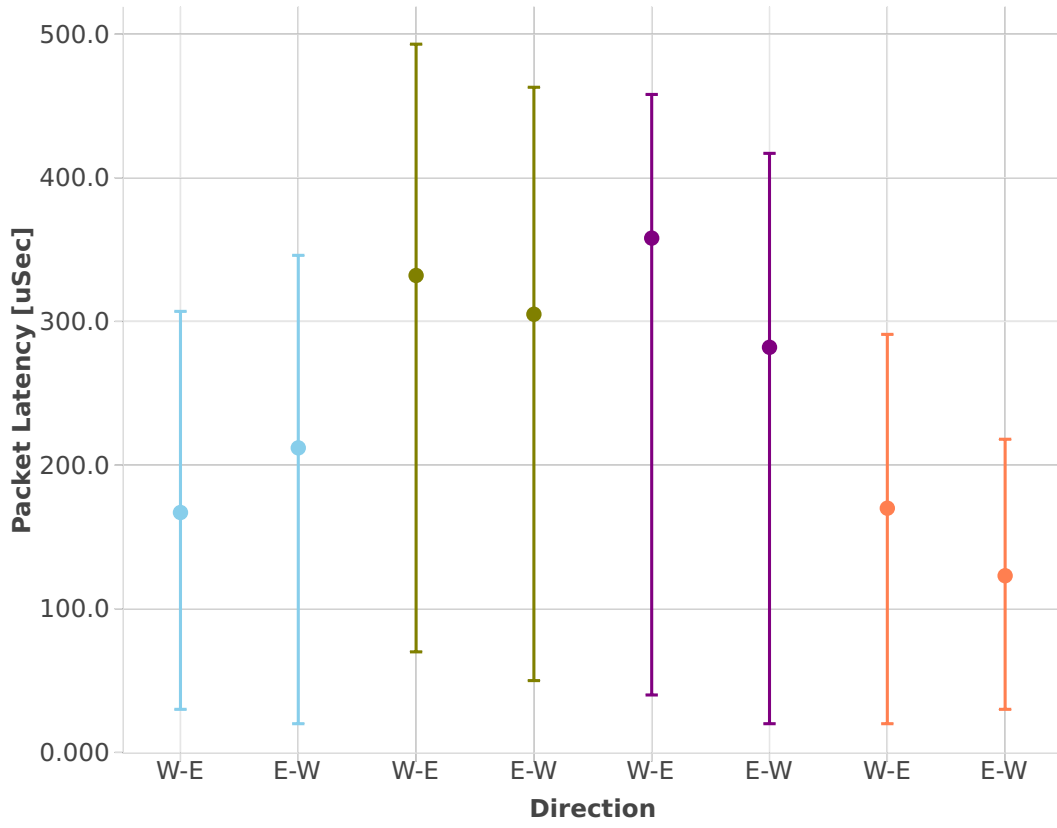

# Latency: ipsec-3n-hsw-xl710-64b-2t2c-sw-ndr

- ethip4ipsecbasetnls-w-ip4base-tnl-aes-gcm
- ethip4ipsecbasetnls-w-ip4base-tnl-cbc-sha1
- ethip4ipsecbasetnls-w-ip4base-int-cbc-sha1
- ethip4ipsecbasetnls-w-ip4base-int-aes-gcm