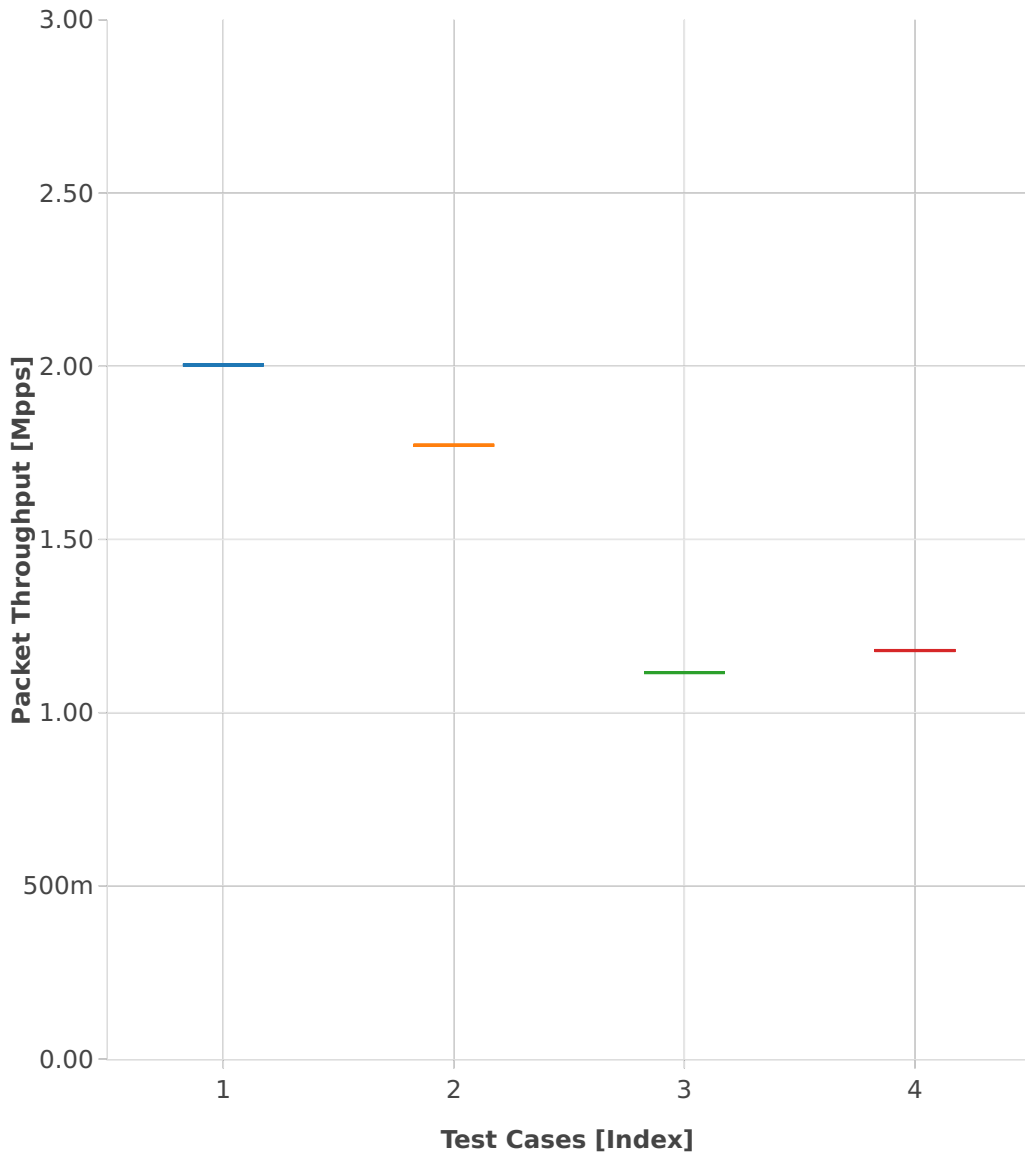

Throughput: ipsec-3n-hsw-xl710-64b-2t2c-scale-pdr

- 1. (01 run) ethip4ipsecscale1000tnl-ip4base-int-aes-gcm
- 2. (01 run) ethip4ipsecscale1000tnl-ip4base-int-cbc-sha1
- 3. (01 run) ethip4ipsecscale1000tnl-ip4base-tnl-aes-gcm
- 4. (01 run) ethip4ipsecscale1000tnl-ip4base-tnl-cbc-sha1