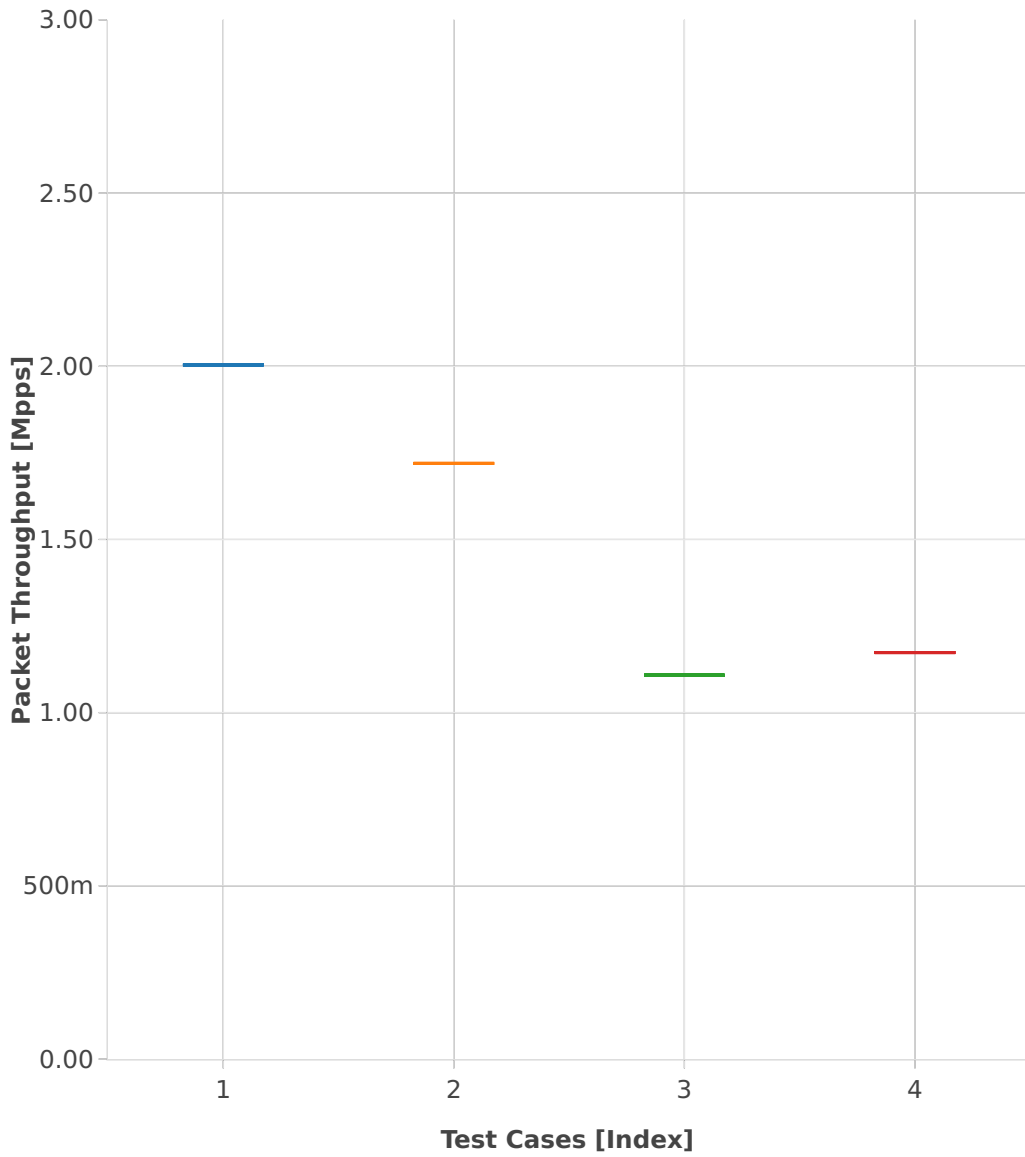

Throughput: ipsec-3n-hsw-xt710-64b-2t2c-scale-ndr

- 1. (01 run) ethip4ipsecscale1000tnl-ip4base-int-aes-gcm
- 2. (01 run) ethip4ipsecscale1000tnl-ip4base-int-cbc-sha1
- 3. (01 run) ethip4ipsecscale1000tnl-ip4base-tnl-aes-gcm
- 4. (01 run) ethip4ipsecscale1000tnl-ip4base-tnl-cbc-sha1