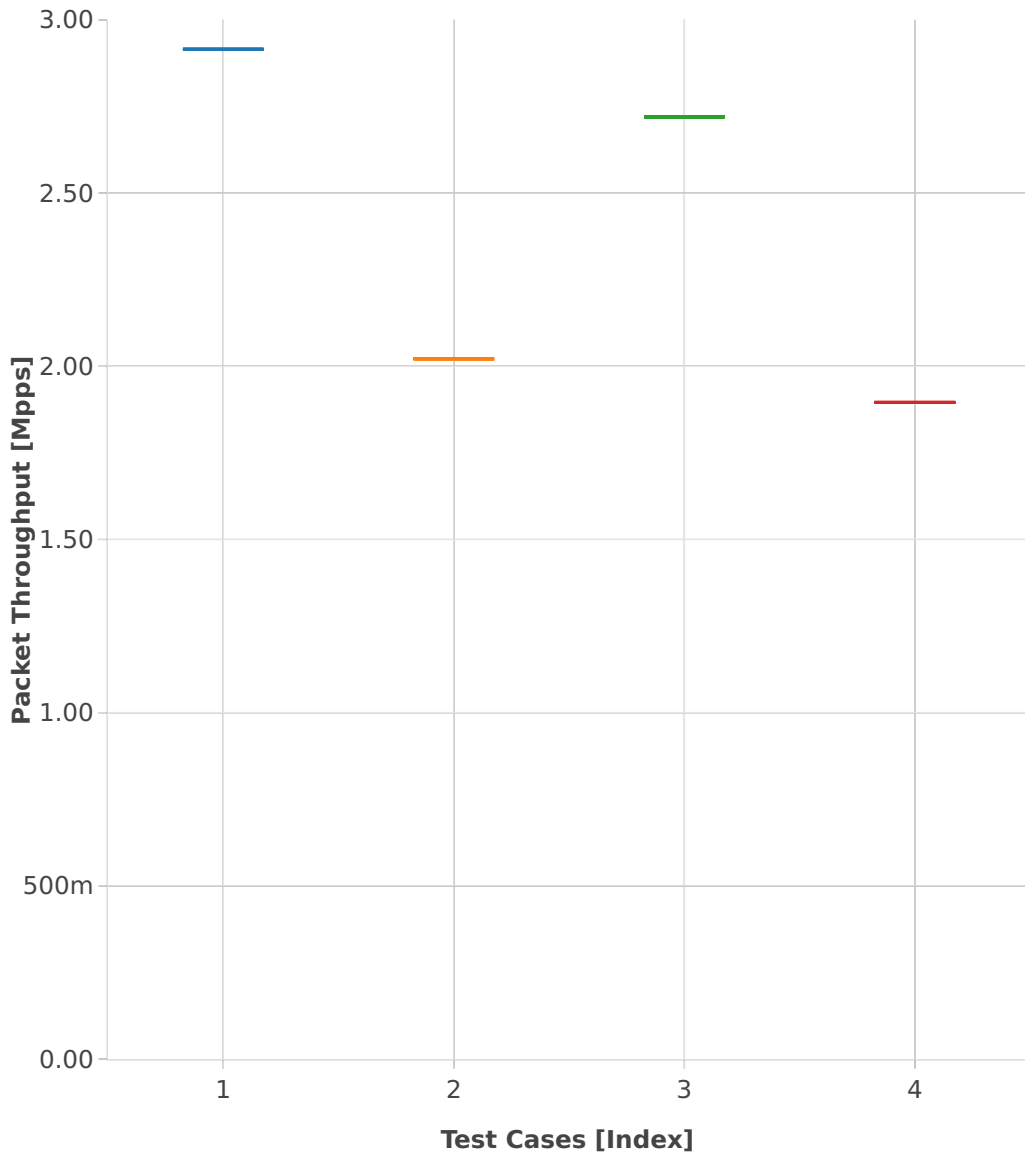

Throughput: ipsec-3n-hsw-xf710-64b-1t1c-sw-pdr

- 1. (01 run) ethip4ipsecbasetnls-w-ip4base-int-aes-gcm
- 2. (01 run) ethip4ipsecbasetnls-w-ip4base-int-cbc-sha1
- 3. (01 run) ethip4ipsecbasetnls-w-ip4base-tnl-aes-gcm
- 4. (01 run) ethip4ipsecbasetnls-w-ip4base-tnl-cbc-sha1