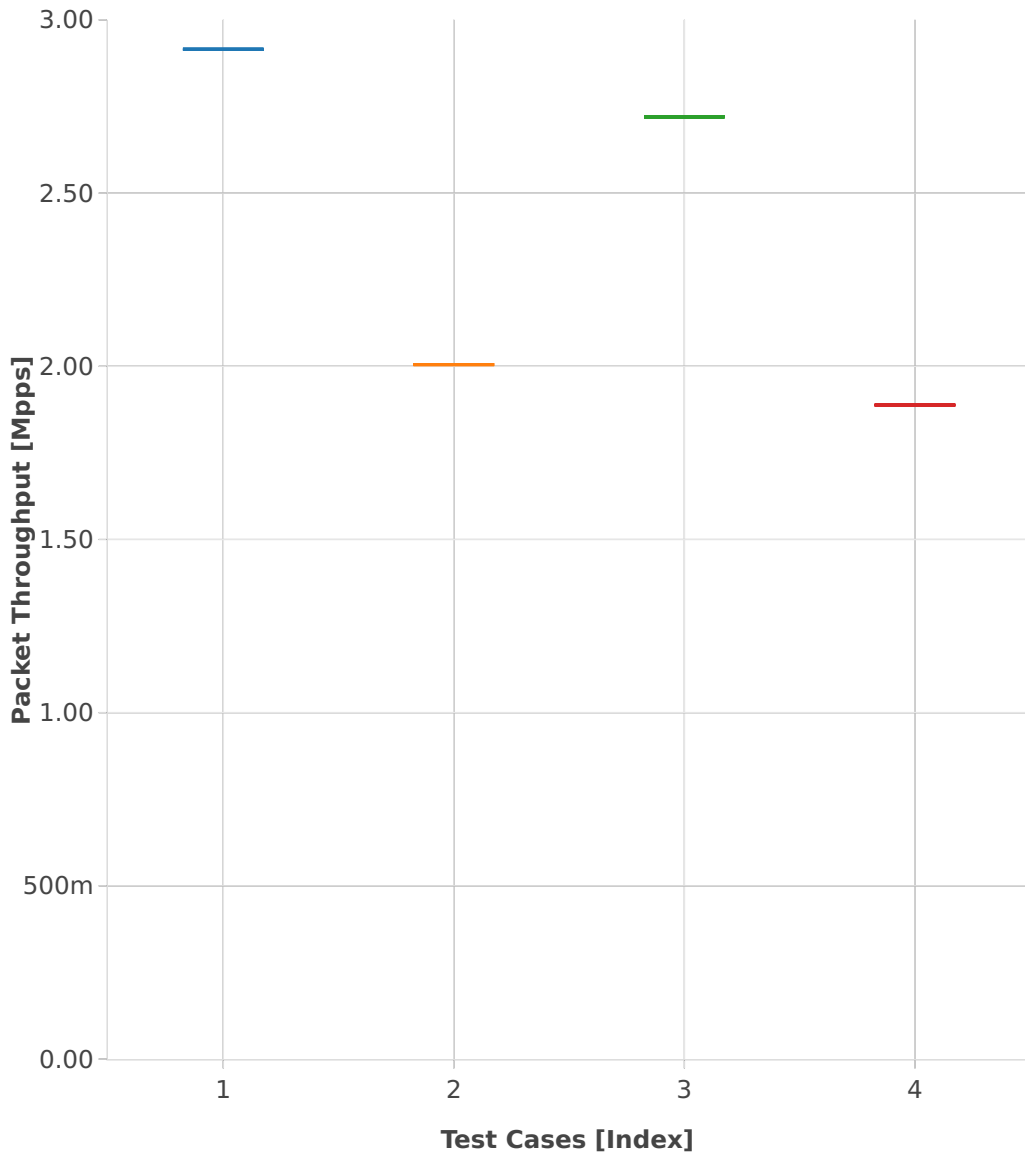

Throughput: ipsec-3n-hsw-xf710-64b-1t1c-sw-ndr

- 1. (01 run) ethip4ipsecbasetnlsw-ip4base-int-aes-gcm
- 2. (01 run) ethip4ipsecbasetnlsw-ip4base-int-cbc-sha1
- 3. (01 run) ethip4ipsecbasetnlsw-ip4base-tnl-aes-gcm
- 4. (01 run) ethip4ipsecbasetnlsw-ip4base-tnl-cbc-sha1