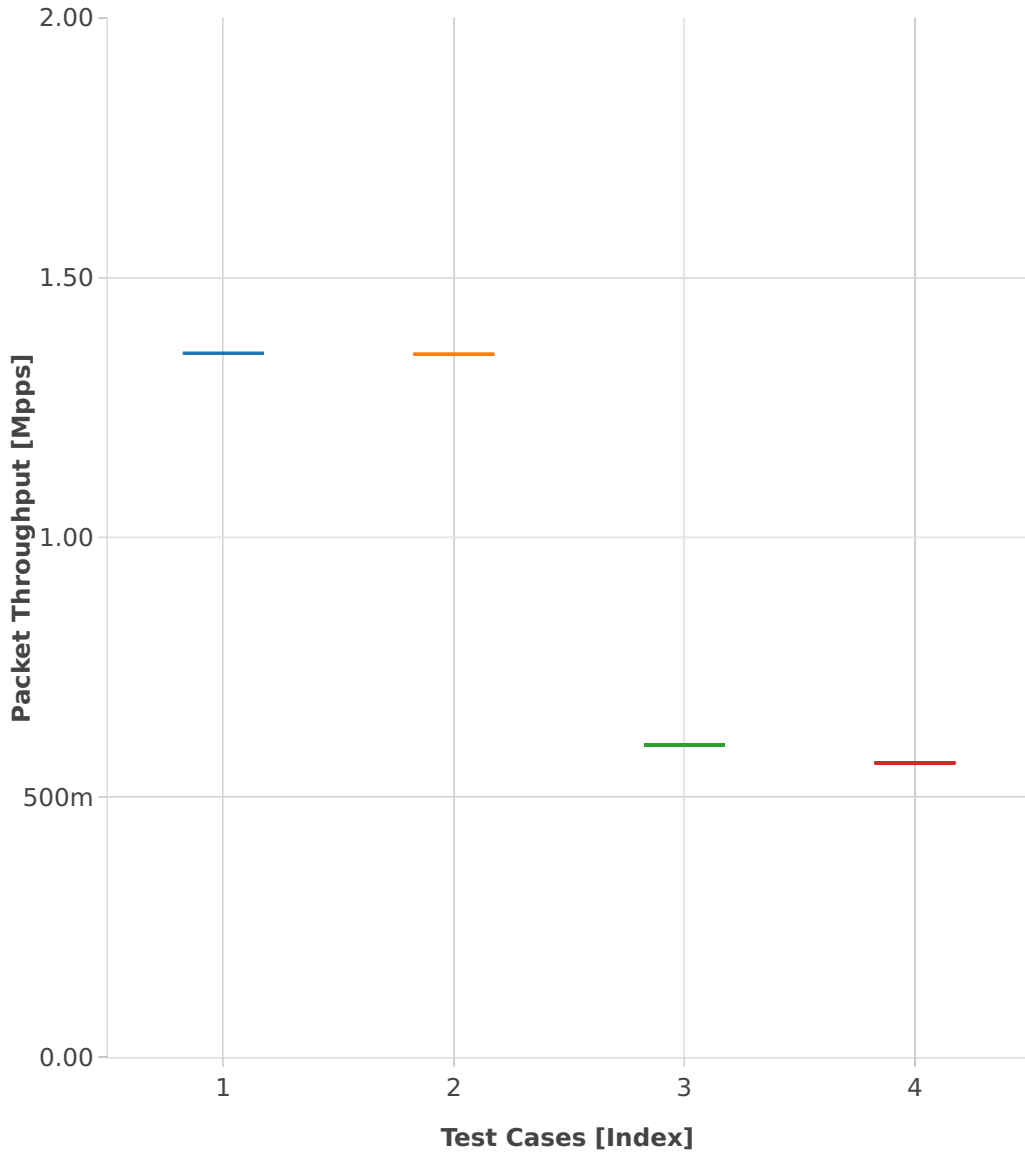

Throughput: ipsec-3n-hsw-xt710-64b-1t1c-scale-pdr

- 1. (01 run) ethip4ipsecscale1000tnl-ip4base-int-aes-gcm
- 2. (01 run) ethip4ipsecscale1000tnl-ip4base-int-cbc-sha1
- 3. (01 run) ethip4ipsecscale1000tnl-ip4base-tnl-aes-gcm
- 4. (01 run) ethip4ipsecscale1000tnl-ip4base-tnl-cbc-sha1