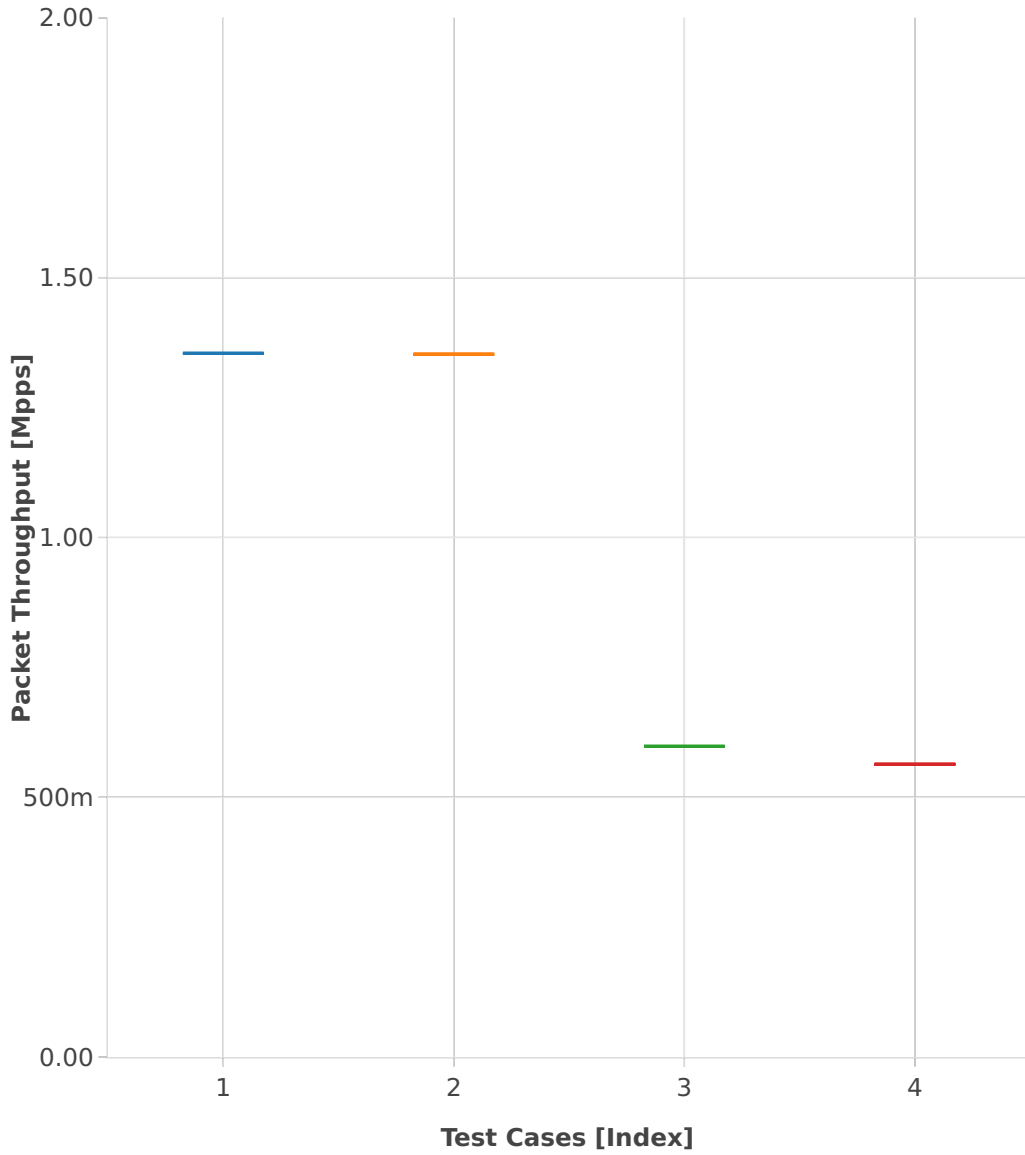

Throughput: ipsec-3n-hsw-xt710-64b-1t1c-scale-ndr

- 1. (01 run) ethip4ipsecscale1000tnl-ip4base-int-aes-gcm
- 2. (01 run) ethip4ipsecscale1000tnl-ip4base-int-cbc-sha1
- 3. (01 run) ethip4ipsecscale1000tnl-ip4base-tnl-aes-gcm
- 4. (01 run) ethip4ipsecscale1000tnl-ip4base-tnl-cbc-sha1