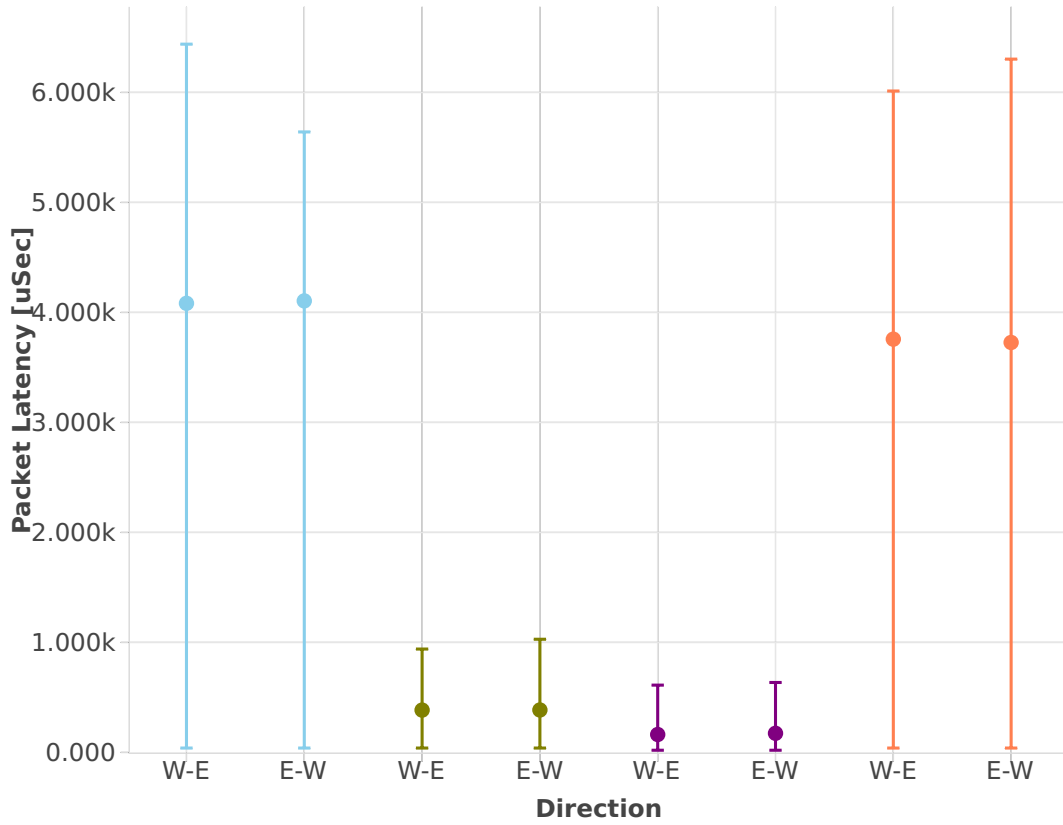

Latency: ipsec-3n-hsw-xf710-64b-1t1c-scale-ndr

- ethip4ipsecscale1000tnl-ip4base-tnl-aes-gcm
- ethip4ipsecscale1000tnl-ip4base-int-aes-gcm
- ethip4ipsecscale1000tnl-ip4base-int-cbc-sha1
- ethip4ipsecscale1000tnl-ip4base-tnl-cbc-sha1