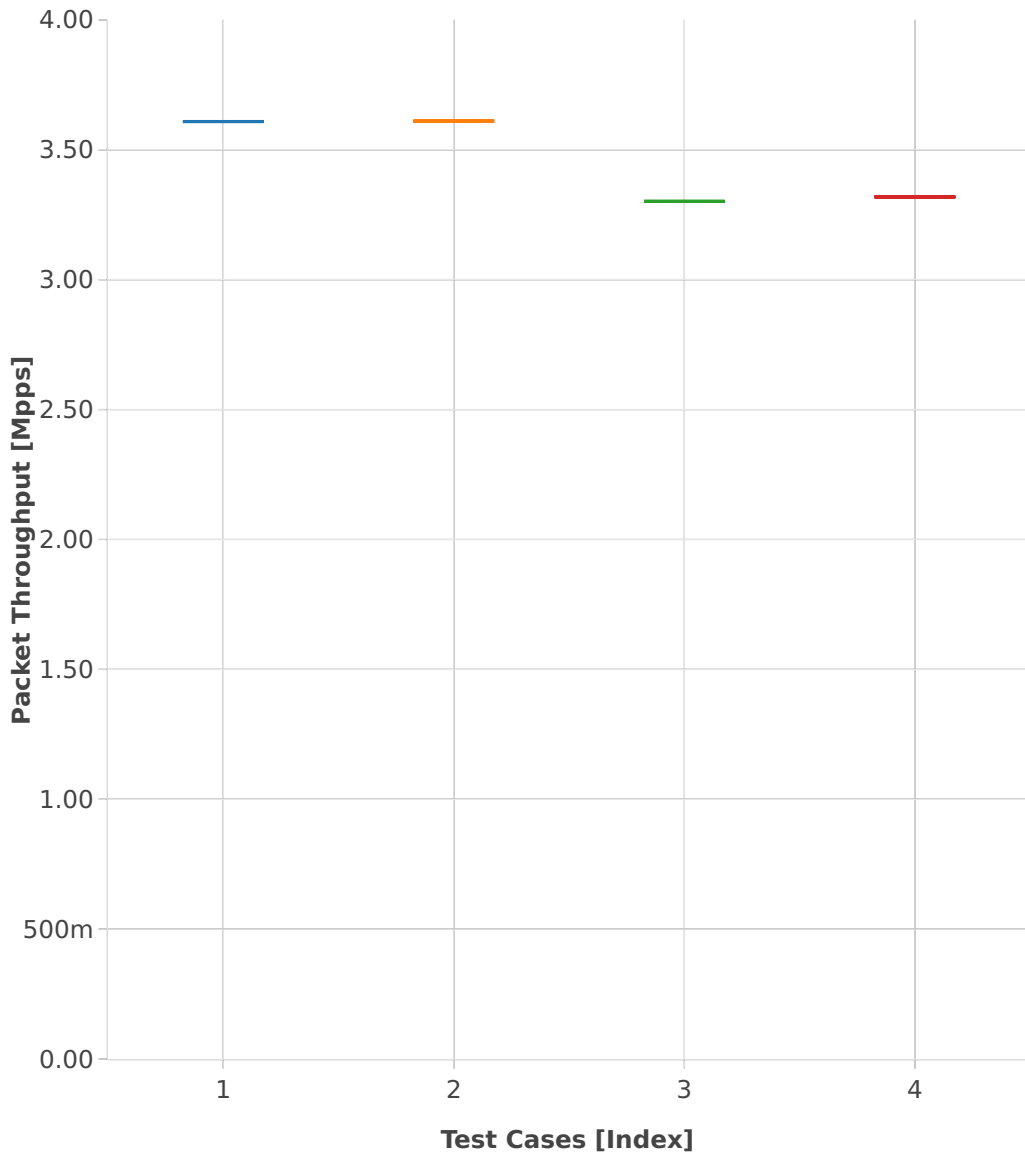

Throughput: ipsec-3n-hsw-xf710-64b-1t1c-base-pdr

- 1. (01 run) ethip4ipsecbasetnl-ip4base-int-aes-gcm
- 2. (01 run) ethip4ipsecbasetnl-ip4base-int-cbc-sha1
- 3. (01 run) ethip4ipsecbasetnl-ip4base-tnl-aes-gcm
- 4. (01 run) ethip4ipsecbasetnl-ip4base-tnl-cbc-sha1