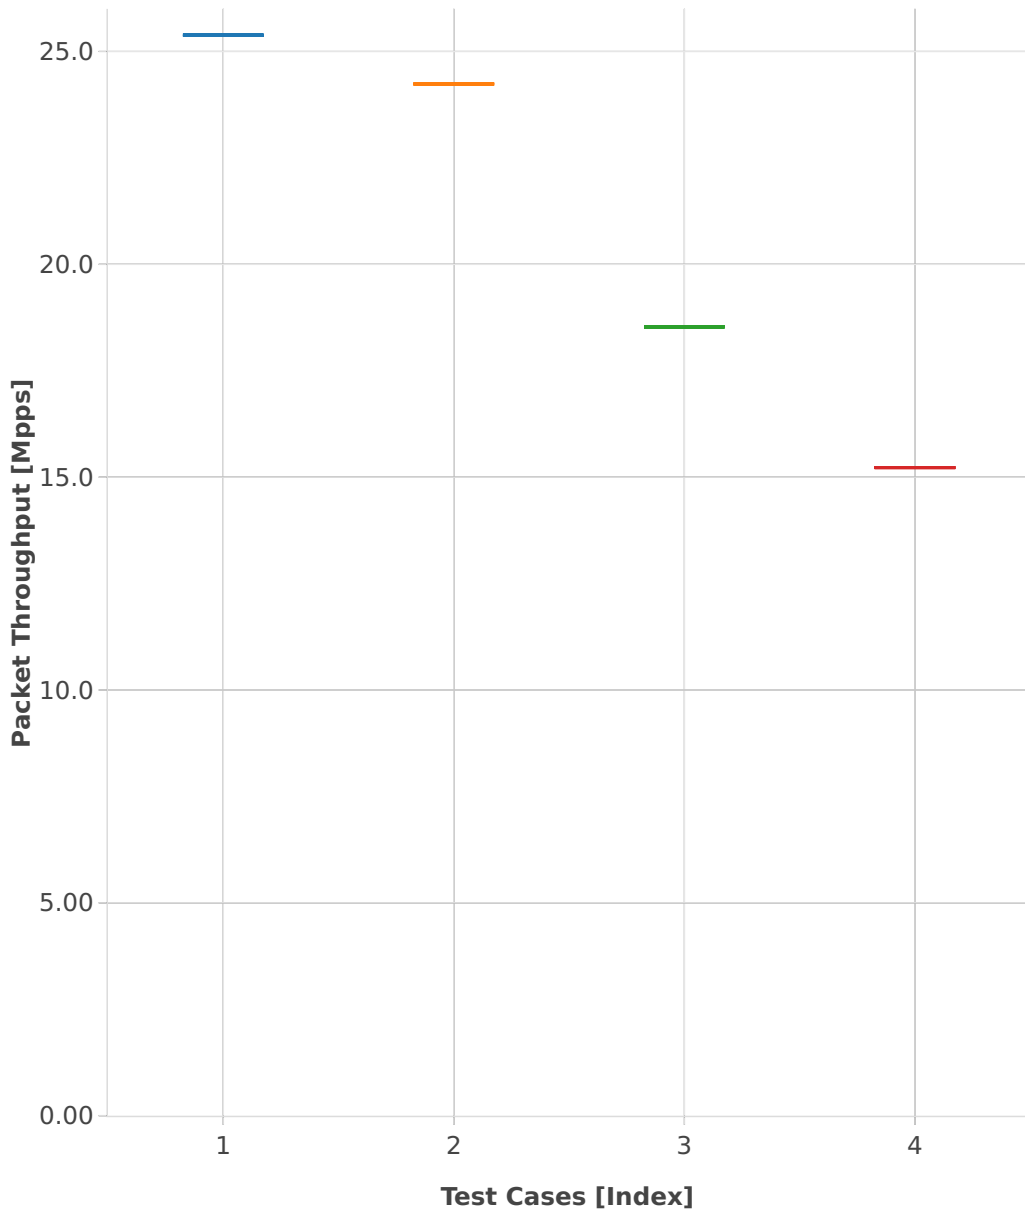

# Throughput: ip6-3n-skx-x710-78b-4t2c-base\_and\_scale-pdr

- 1. (01 run) ethip6-ip6base
- 2. (01 run) ethip6-ip6scale20k
- 3. (01 run) ethip6-ip6scale200k
- 4. (01 run) ethip6-ip6scale2m