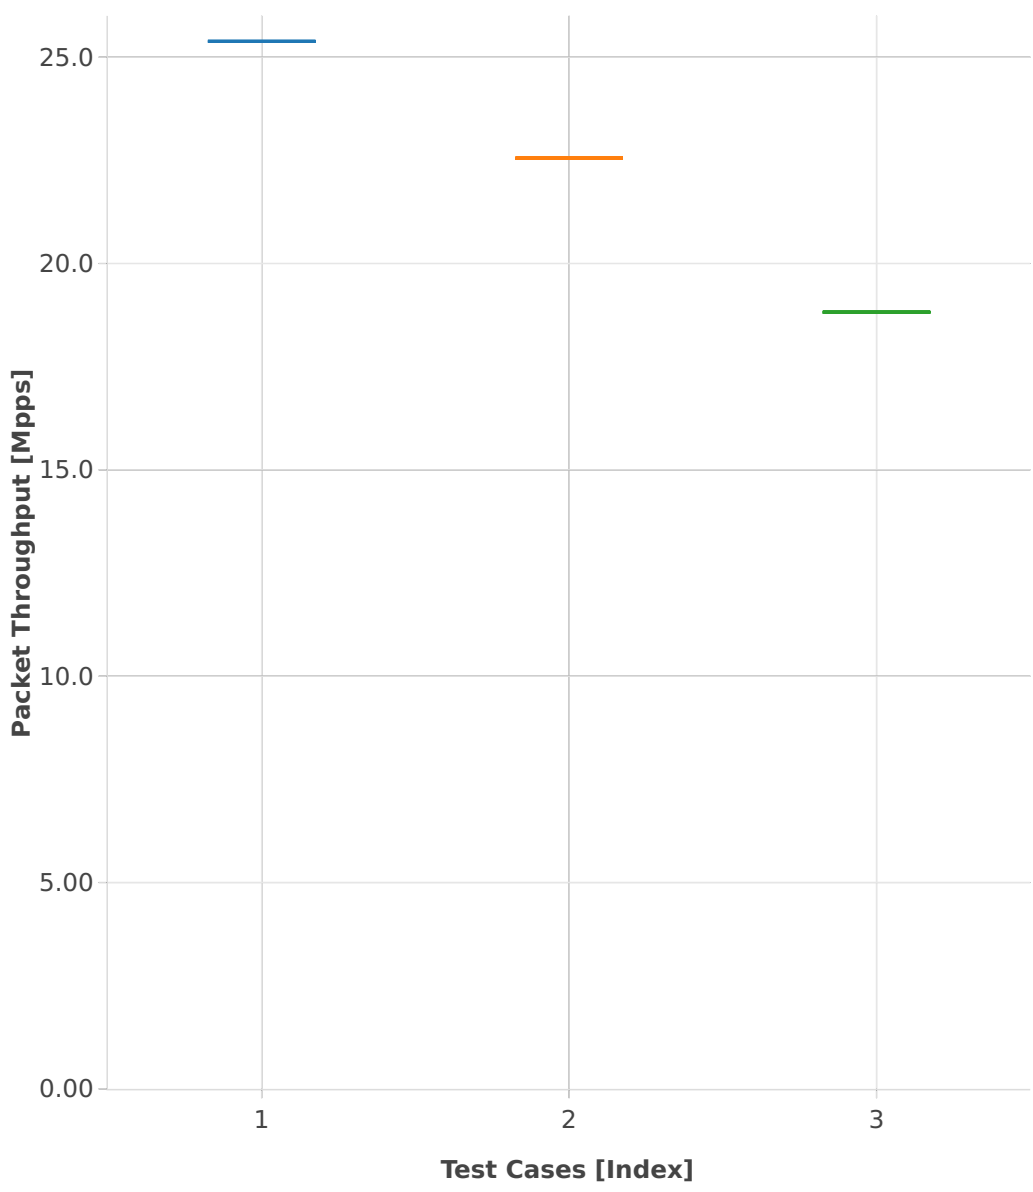

Throughput: ip6-3n-skx-x710-78b-4t2c-base_and_features-pdr

- 1. (01 run) ethip6-ip6base
- 2. (01 run) ethip6-ip6base-copwhlbase
- 3. (01 run) ethip6-ip6base-iaclbase