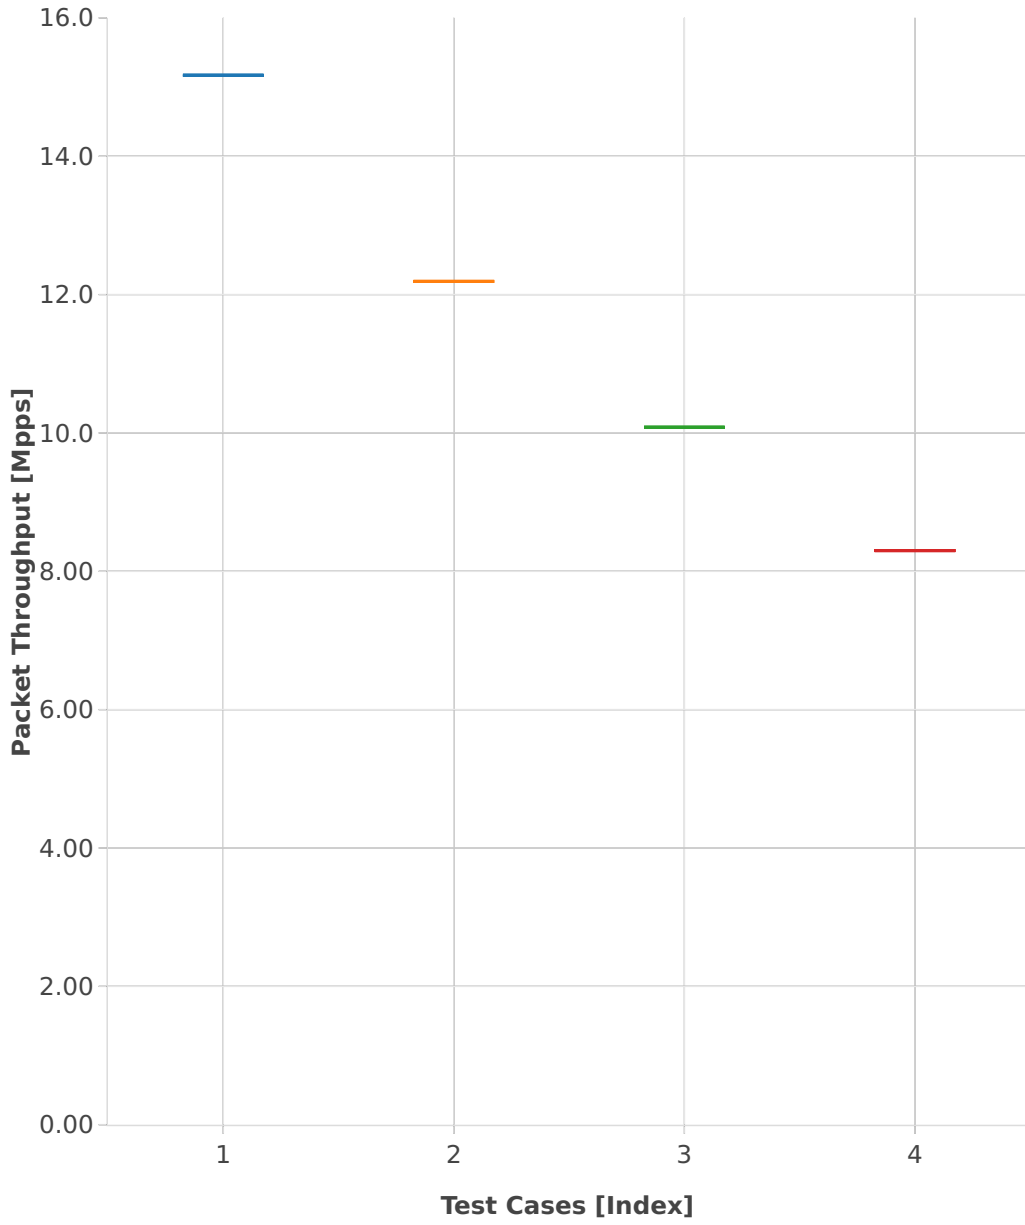

Throughput: ip6-3n-skx-x710-78b-2t1c-base_and_scale-ndr

- 1. (01 run) ethip6-ip6base
- 2. (01 run) ethip6-ip6scale20k
- 3. (01 run) ethip6-ip6scale200k
- 4. (01 run) ethip6-ip6scale2m