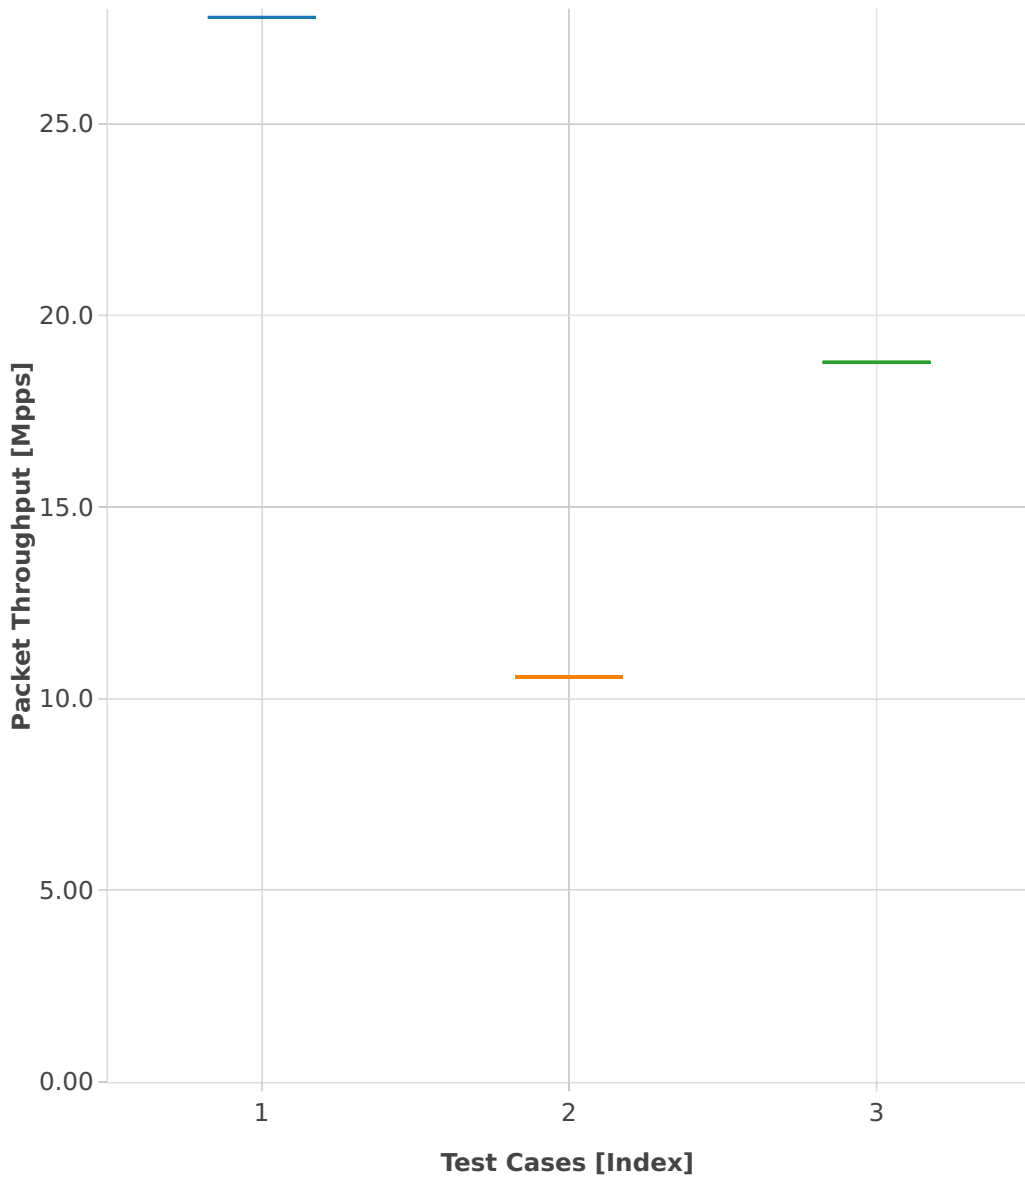

Throughput: ip4-3n-skx-x710-64b-4t2c-features-nat44-ndr

- 1. (01 run) ethip4-ip4base
- 2. (01 run) ethip4udp-ip4base-nat44
- 3. (01 run) ethip4udp-ip4scale1000-udpsrcscale15-nat44