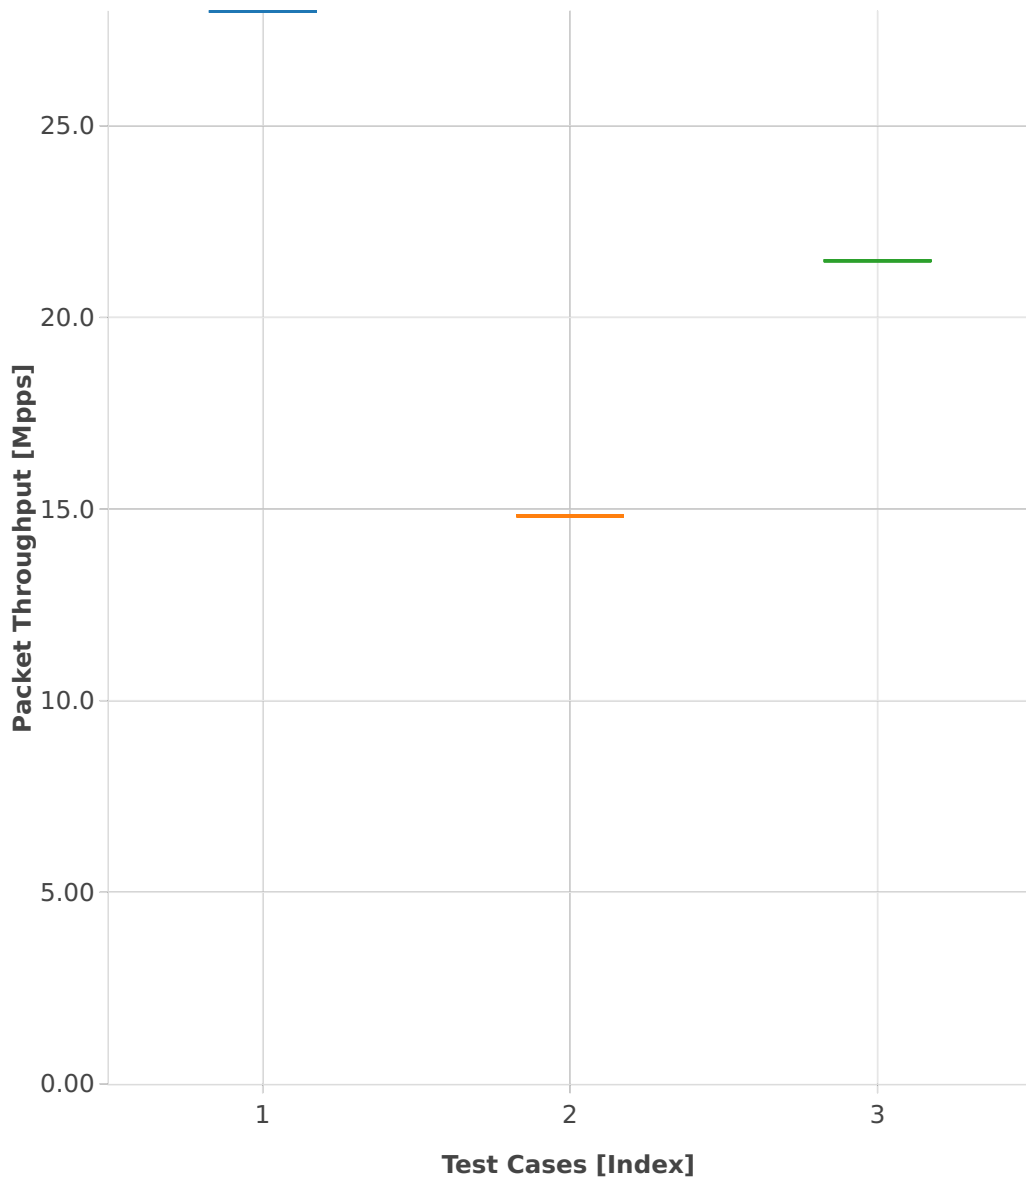

Throughput: ip4-3n-skx-x710-64b-4t2c-features-iacl-pdr

- 1. (01 run) dot1q-ip4base
- 2. (01 run) ethip4udp-ip4base-iacl50sl-10kflows
- 3. (01 run) ethip4udp-ip4base-iacl50sf-10kflows