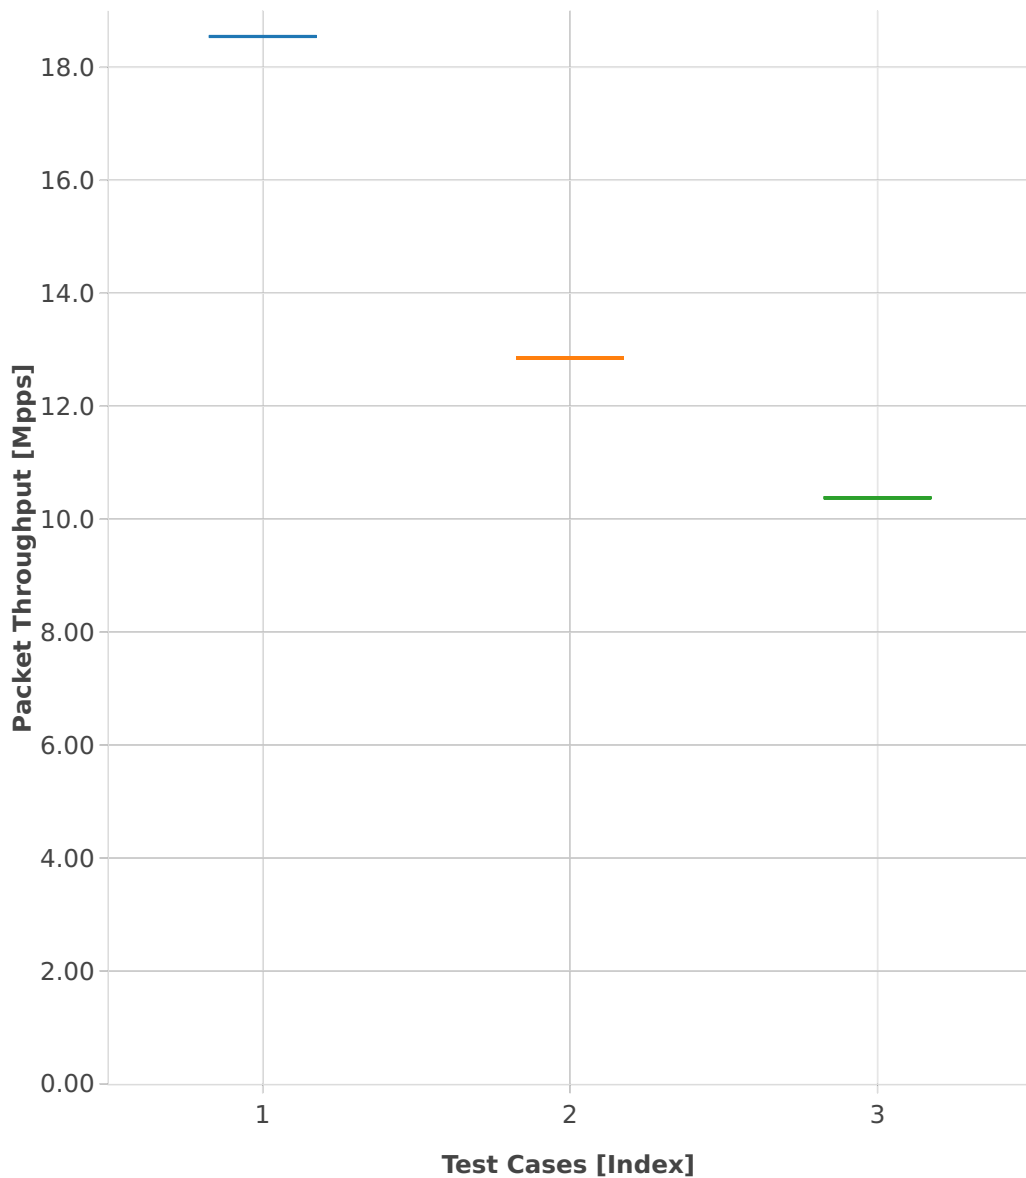

Throughput: ip4-3n-skx-x710-64b-2t1c-features-nat44-pdr

- 1. (01 run) ethip4-ip4base
- 2. (01 run) ethip4udp-ip4base-nat44
- 3. (01 run) ethip4udp-ip4scale1000-udpsrcscale15-nat44