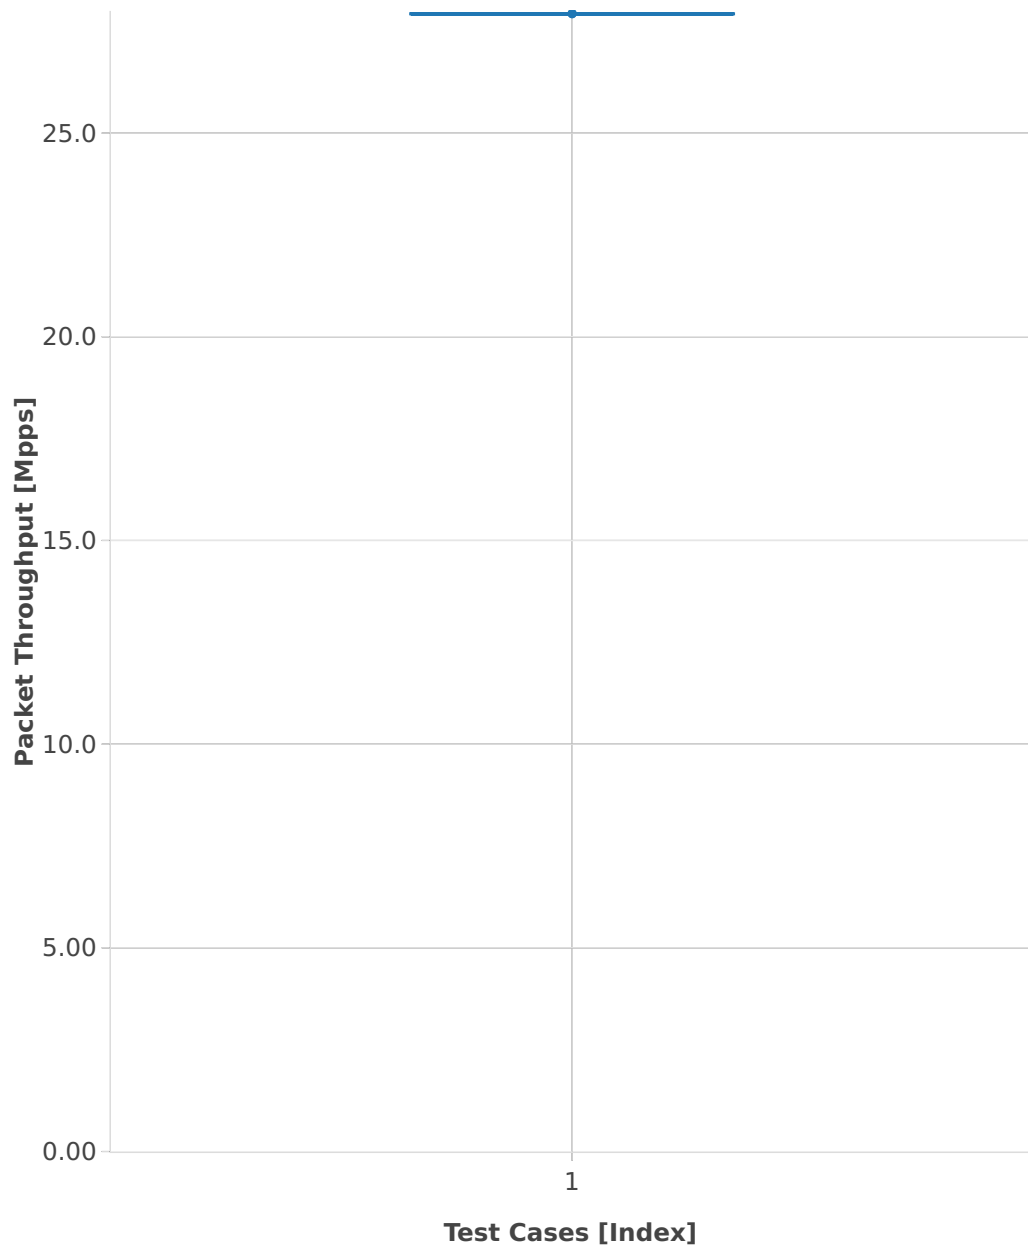

Throughput: testpmd-3n-skx-xxv710-64b-4t2c-base-pdr

■ 1. (10 runs) eth-l2xcbase-testpmd