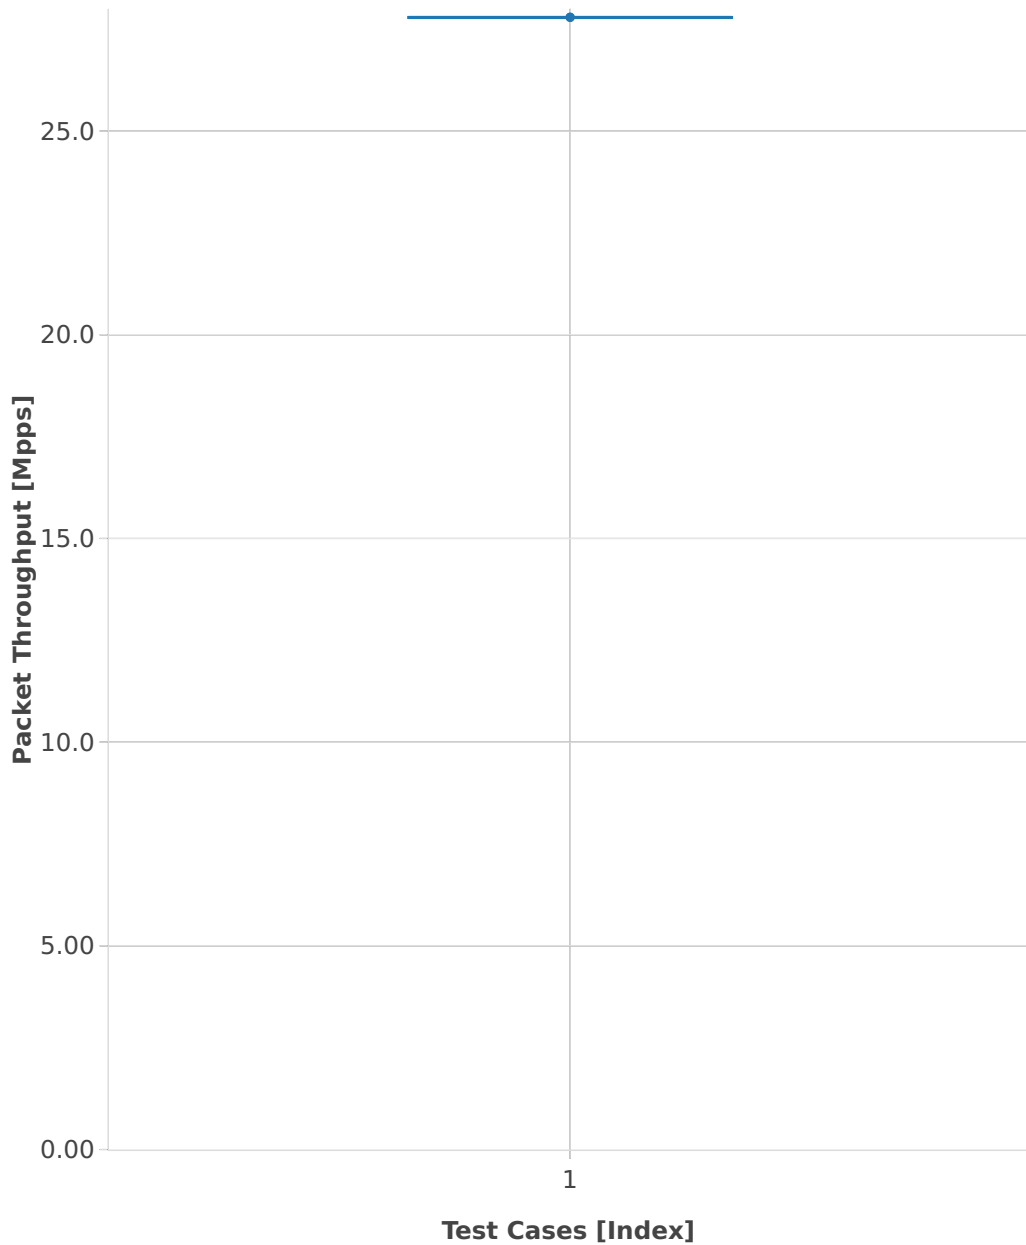

# Throughput: testpmd-3n-skx-xxv710-64b-4t2c-base-ndr

■ 1. (10 runs) eth-l2xcbase-testpmd