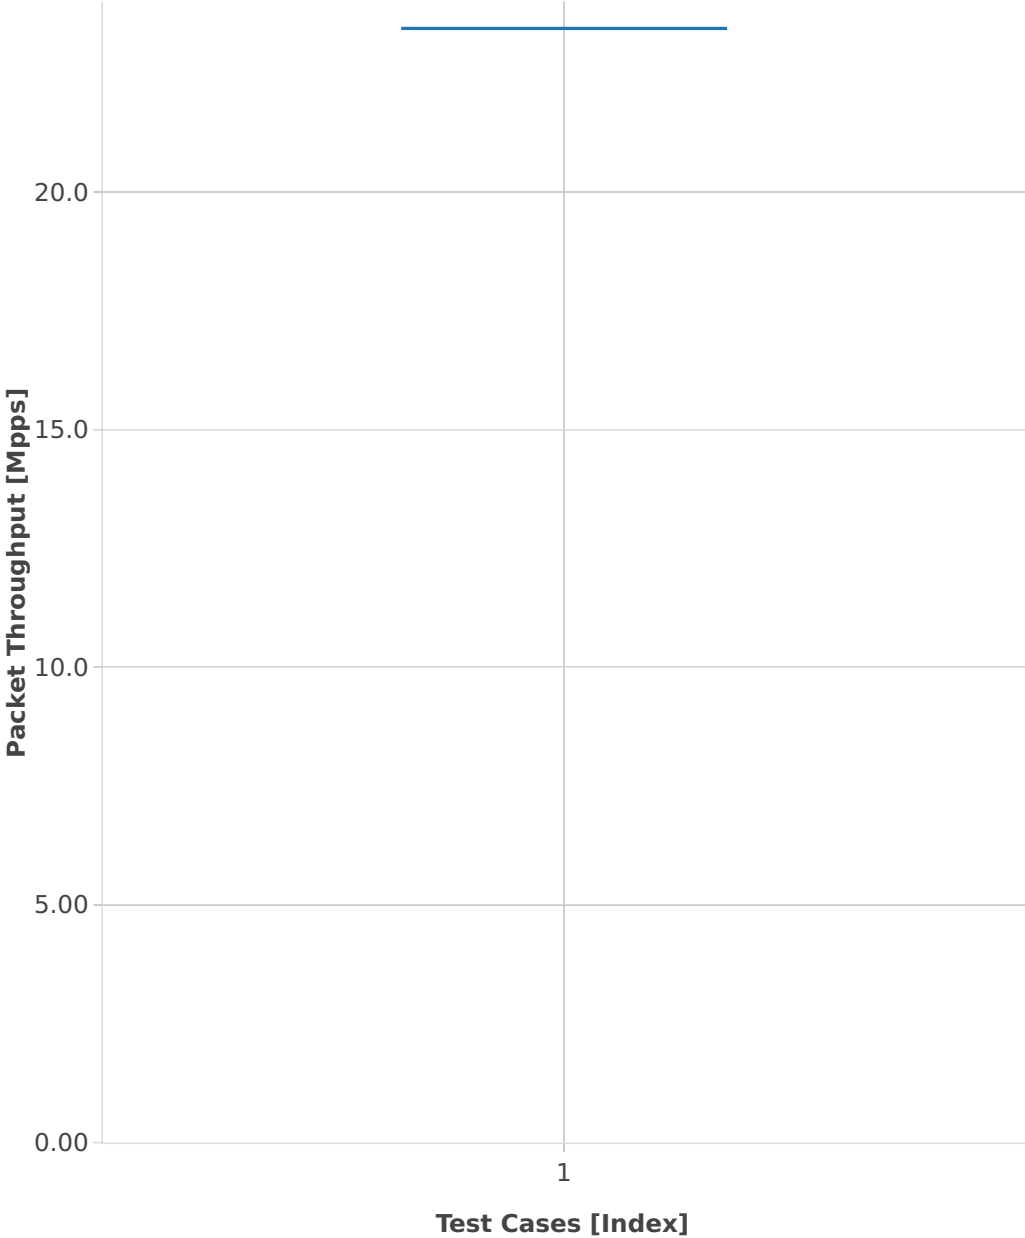

Throughput: testpmd-3n-hsw-x520-64b-2t2c-base-pdr

■ 1. (10 runs) eth-l2xcbase-testpmd