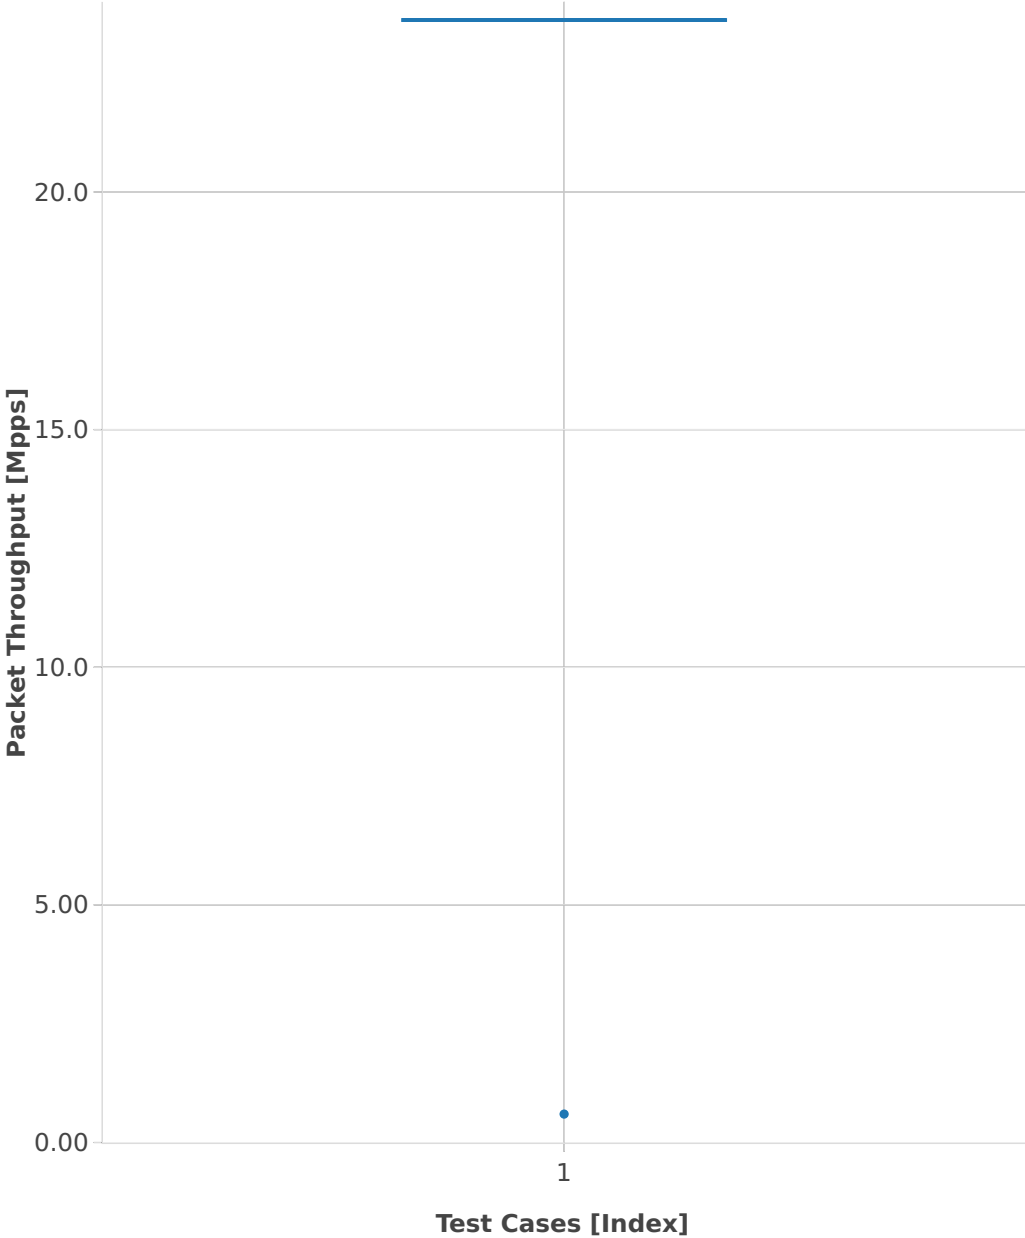

Throughput: testpmd-3n-hsw-x520-64b-1t1c-base-ndr

1. (10 runs) eth-l2xcbase-testpmd