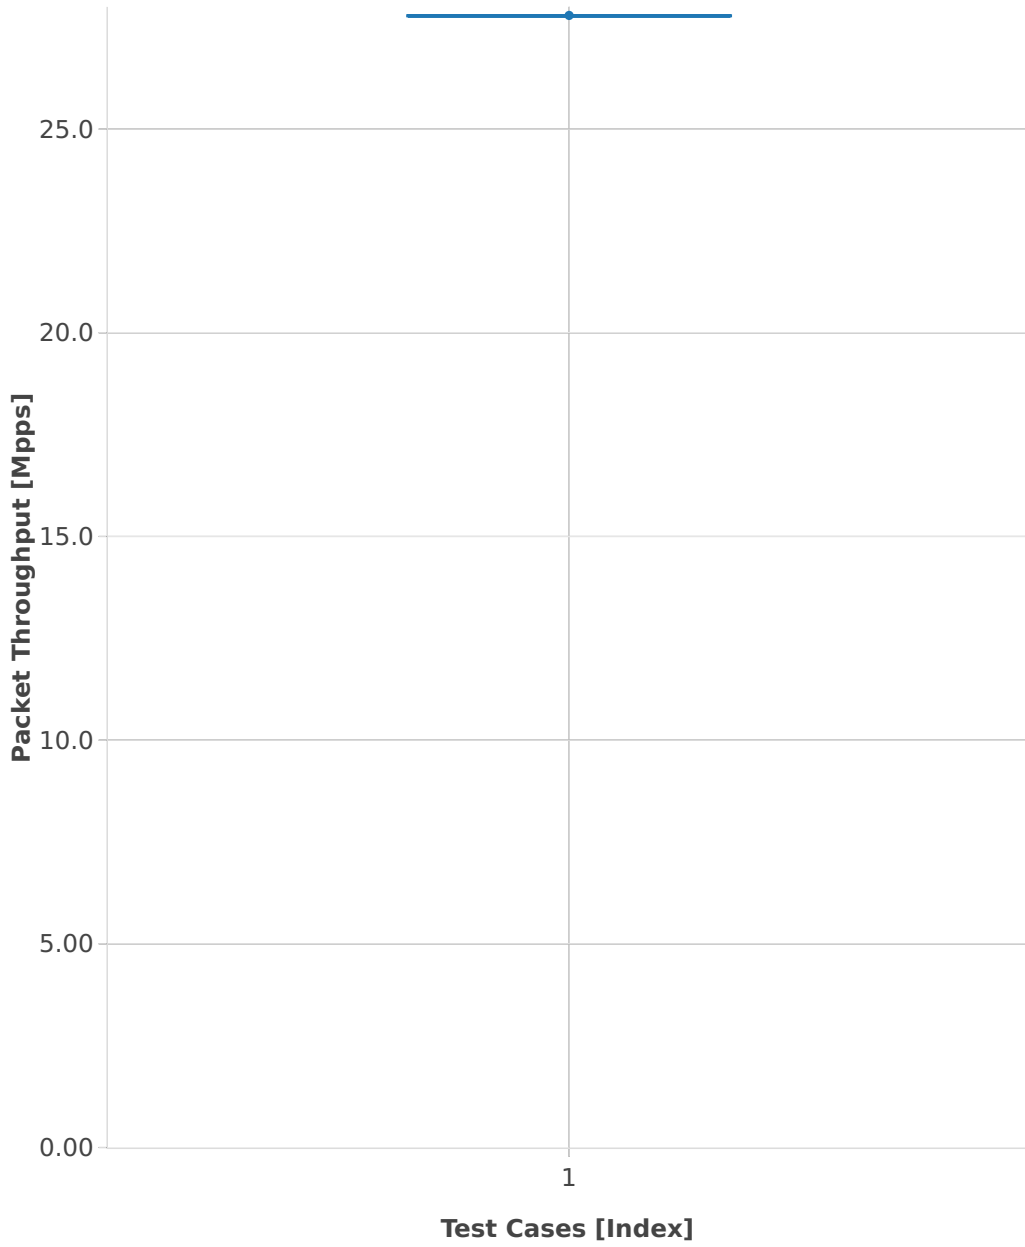

# Throughput: testpmd-2n-skx-xxv710-64b-4t2c-base-ndr

■ 1. (10 runs) eth-l2xcbase-testpmd