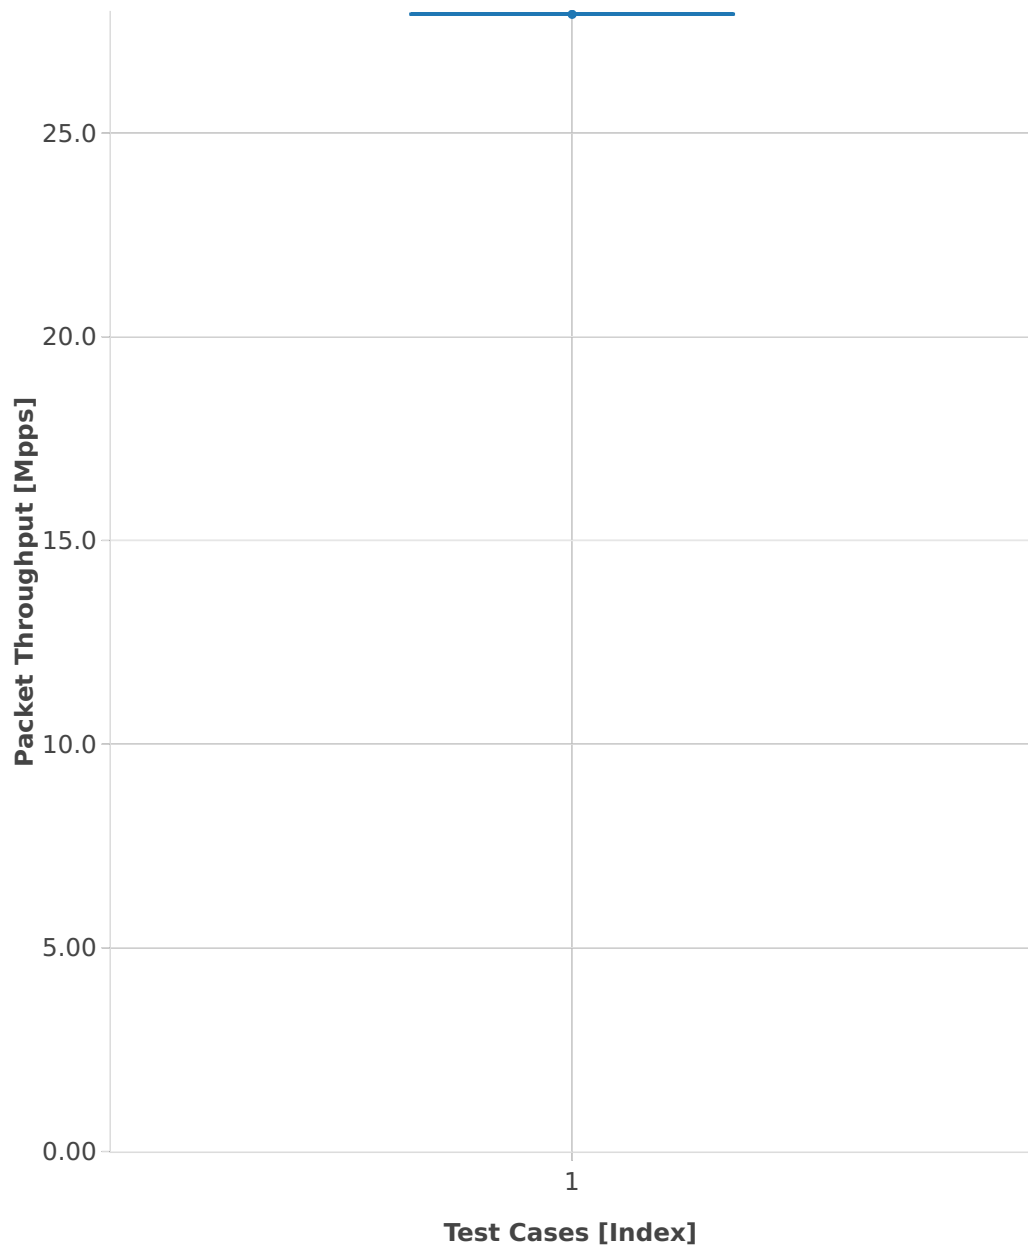

# Throughput: testpmd-2n-skx-xxv710-64b-2t1c-base-pdr

■ 1. (10 runs) eth-l2xcbase-testpmd