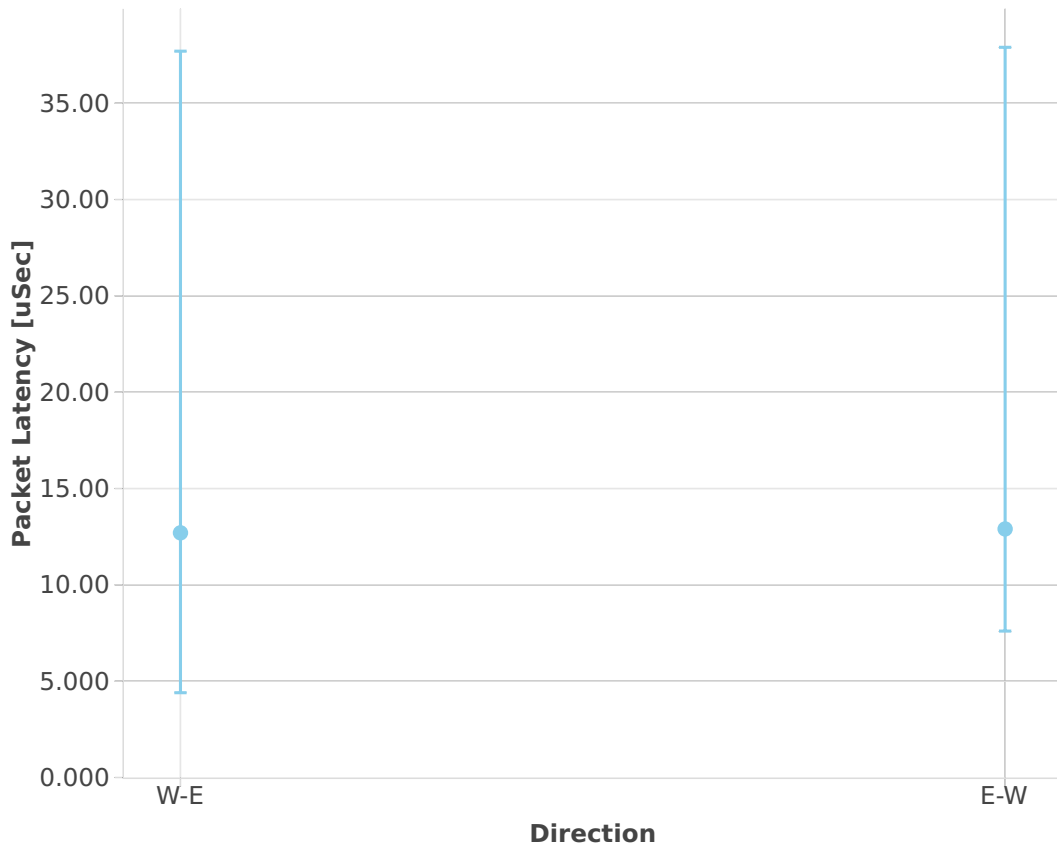

Latency: l3fwd-3n-hsw-x520-64b-2t2c-base-ndr

● ethip4-ip4base-l3fwd