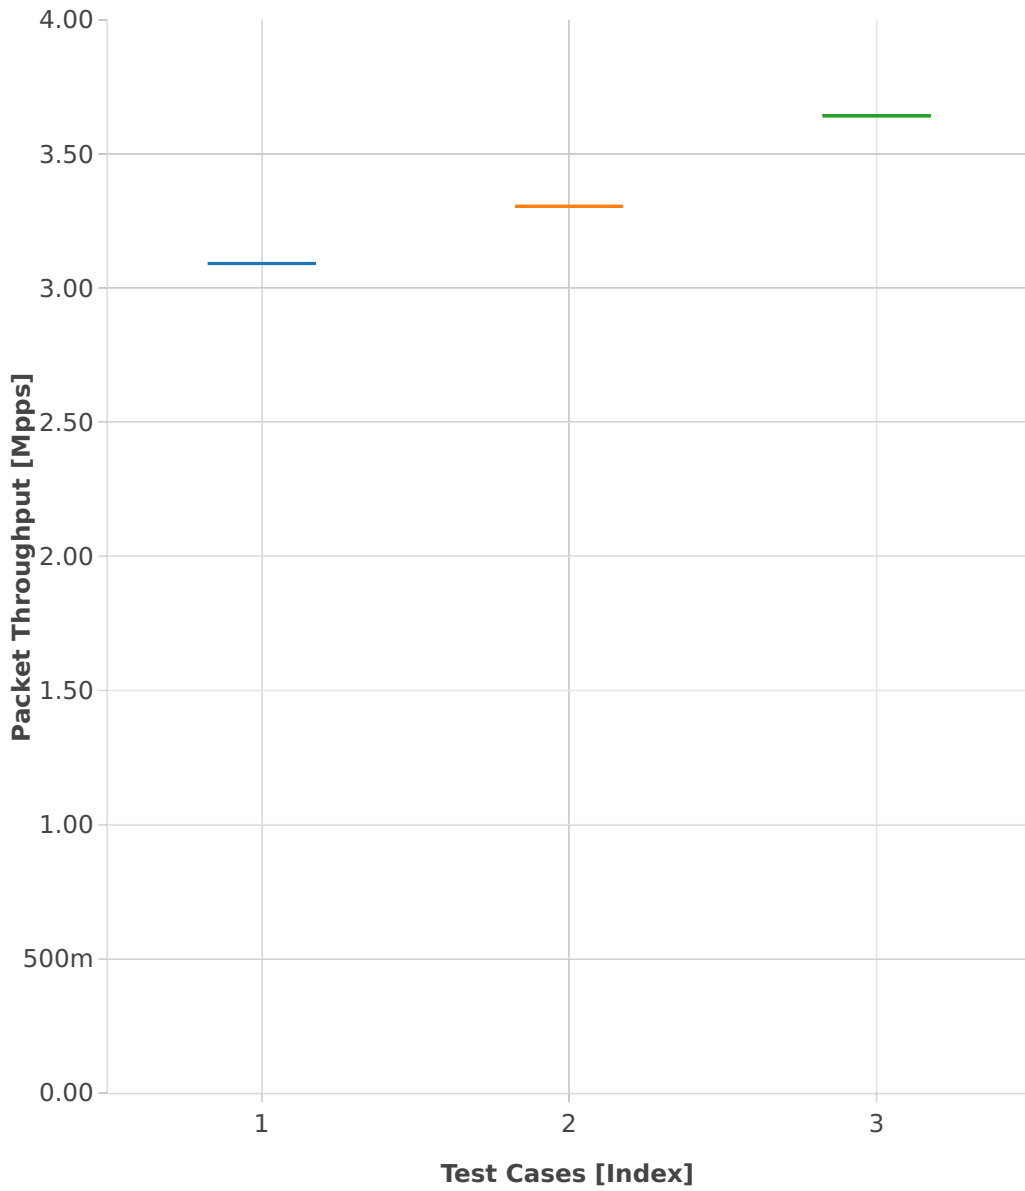

Throughput: vts-3n-hsw-x520-114b-1t1c-pdr

- 1. (01 run) ethip4vlan-l2bdbasemaclrn-eth-iacldstbase-aclpermit-2vh
- 2. (01 run) ethip4vlan-l2bdbasemaclrn-eth-iacldstbase-aclpermitrefle
- 3. (01 run) ethip4vlan-l2bdbasemaclrn-eth-iacldstbase-noacl-2vhostv