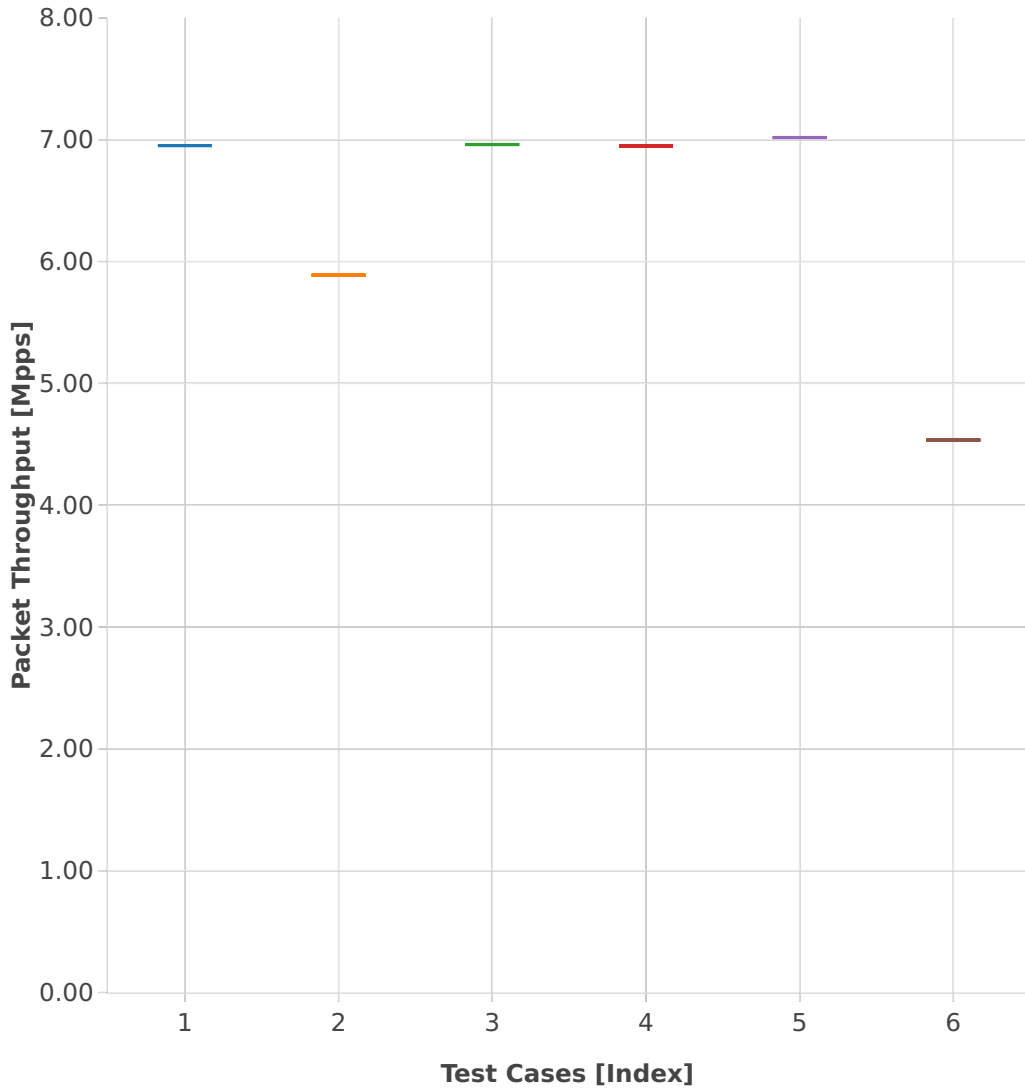

Throughput: vhost-l2sw-3n-skx-x710-64b-4t2c-base_and_features-vm-pdr

- 1. (01 run) dot1q-l2bdbasemaclrn-eth-2vhostvr1024-1vm
- 2. (01 run) eth-l2bdbasemaclrn-eth-4vhostvr1024-2vm
- 3. (01 run) eth-l2bdbasemaclrn-eth-2vhostvr1024-1vm
- 4. (01 run) dot1q-l2xcbase-eth-2vhostvr1024-1vm
- 5. (01 run) eth-l2xcbase-eth-2vhostvr1024-1vm
- 6. (01 run) eth-l2xcbase-eth-4vhostvr1024-2vm