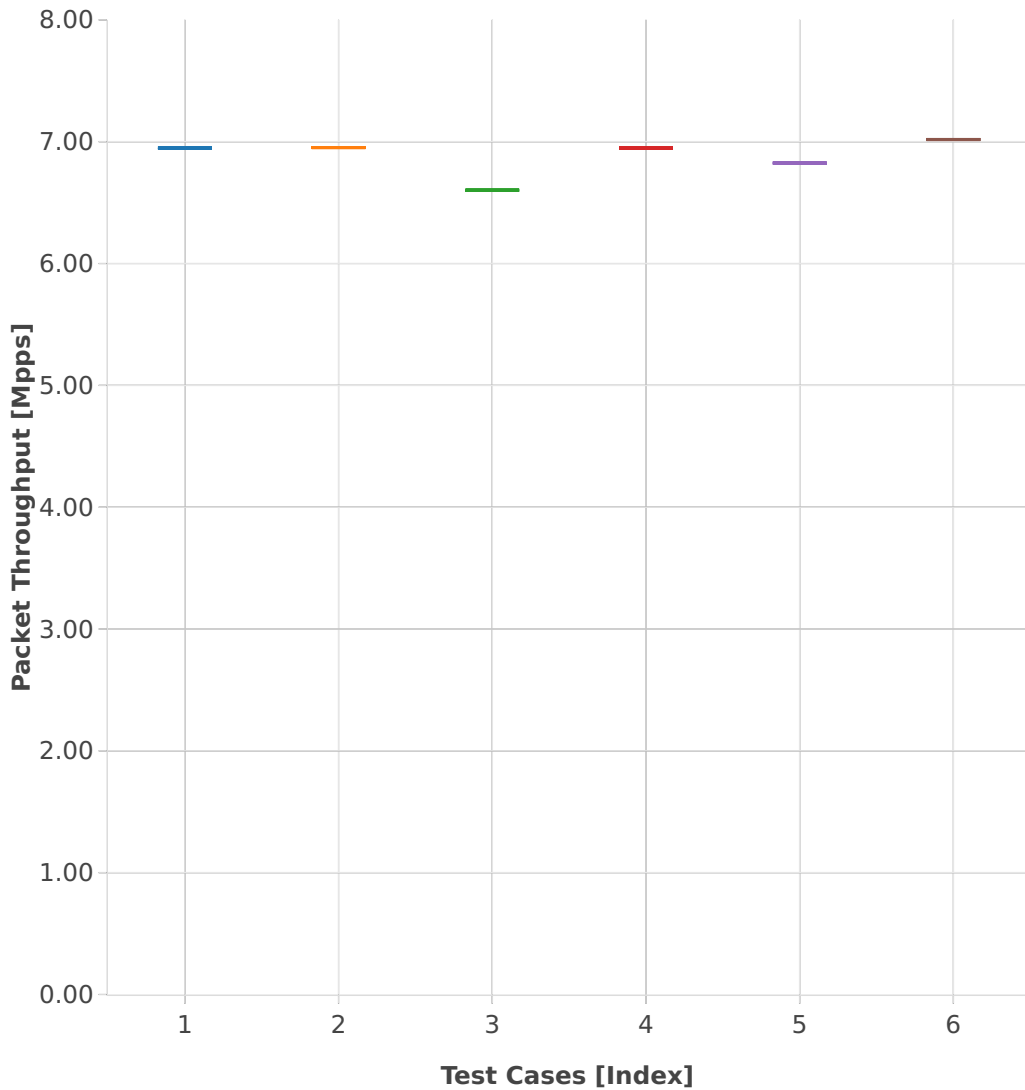

Throughput: vhost-l2sw-3n-skx-x710-64b-4t2c-base_and_features-pdr

- 1. (01 run) 1lbvpplacp-dot1q-l2bdbasemaclrn-eth-2vhostvr1024-1vm
- 2. (01 run) dot1q-l2bdbasemaclrn-eth-2vhostvr1024-1vm
- 3. (01 run) 2lbvpplacp-dot1q-l2bdbasemaclrn-eth-2vhostvr1024-1vm
- 4. (01 run) dot1q-l2xcbase-eth-2vhostvr1024-1vm
- 5. (01 run) 1lbvpplacp-dot1q-l2xcbase-eth-2vhostvr1024-1vm
- 6. (01 run) eth-l2xcbase-eth-2vhostvr1024-1vm