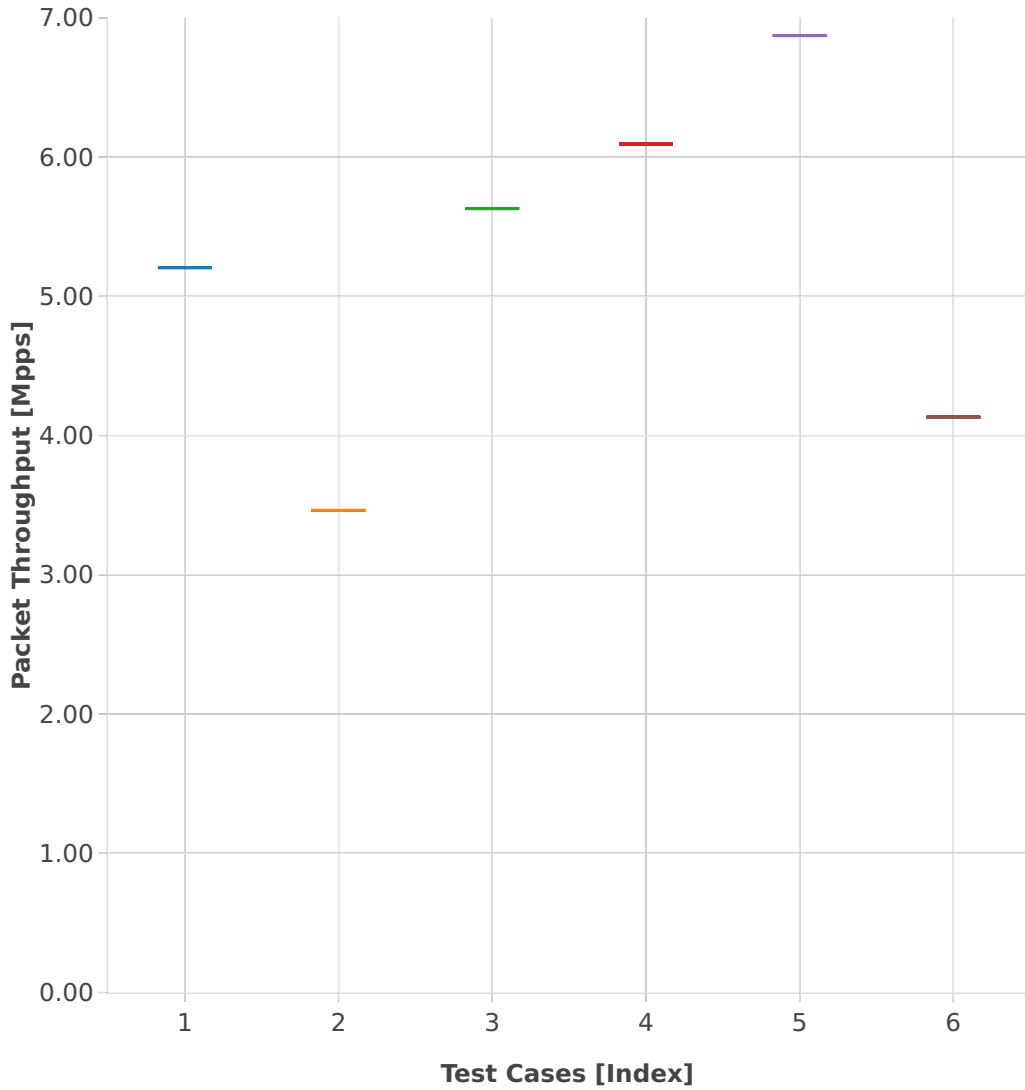

**Throughput:** vhost-l2sw-3n-skx-x710-64b-2t1c-base\_and\_features-vm-pdr

- 1. (01 run) dot1q-l2bdbasemaclrn-eth-2vhostvr1024-1vm
- 2. (01 run) eth-l2bdbasemaclrn-eth-4vhostvr1024-2vm
- 3. (01 run) eth-l2bdbasemaclrn-eth-2vhostvr1024-1vm
- 4. (01 run) dot1q-l2xcbase-eth-2vhostvr1024-1vm
- 5. (01 run) eth-l2xcbase-eth-2vhostvr1024-1vm
- 6. (01 run) eth-l2xcbase-eth-4vhostvr1024-2vm