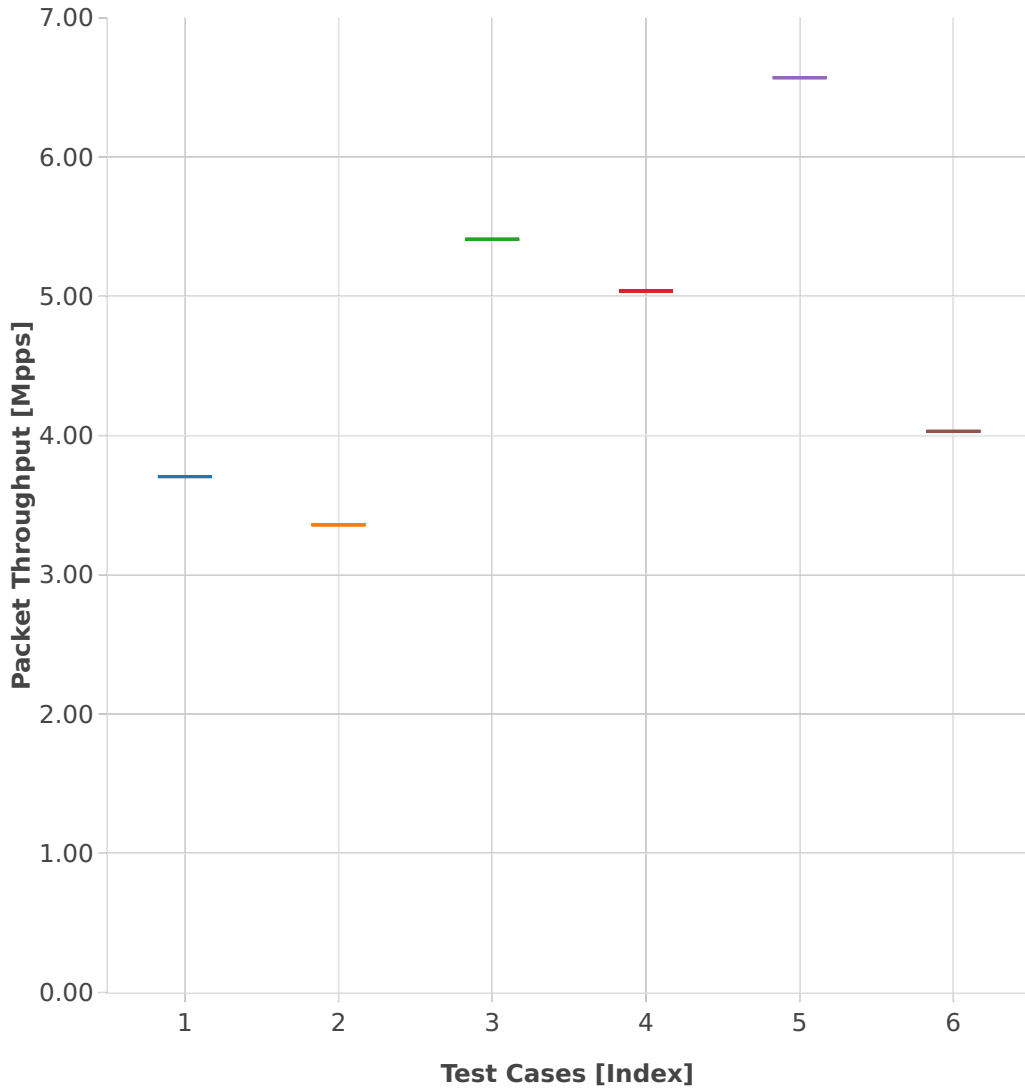

Throughput: vhost-l2sw-3n-skx-x710-64b-2t1c-base_and_features-vm-ndr

- 1. (01 run) dot1q-l2bdbasemaclrn-eth-2vhostvr1024-1vm
- 2. (01 run) eth-l2bdbasemaclrn-eth-4vhostvr1024-2vm
- 3. (01 run) eth-l2bdbasemaclrn-eth-2vhostvr1024-1vm
- 4. (01 run) dot1q-l2xcbase-eth-2vhostvr1024-1vm
- 5. (01 run) eth-l2xcbase-eth-2vhostvr1024-1vm
- 6. (01 run) eth-l2xcbase-eth-4vhostvr1024-2vm