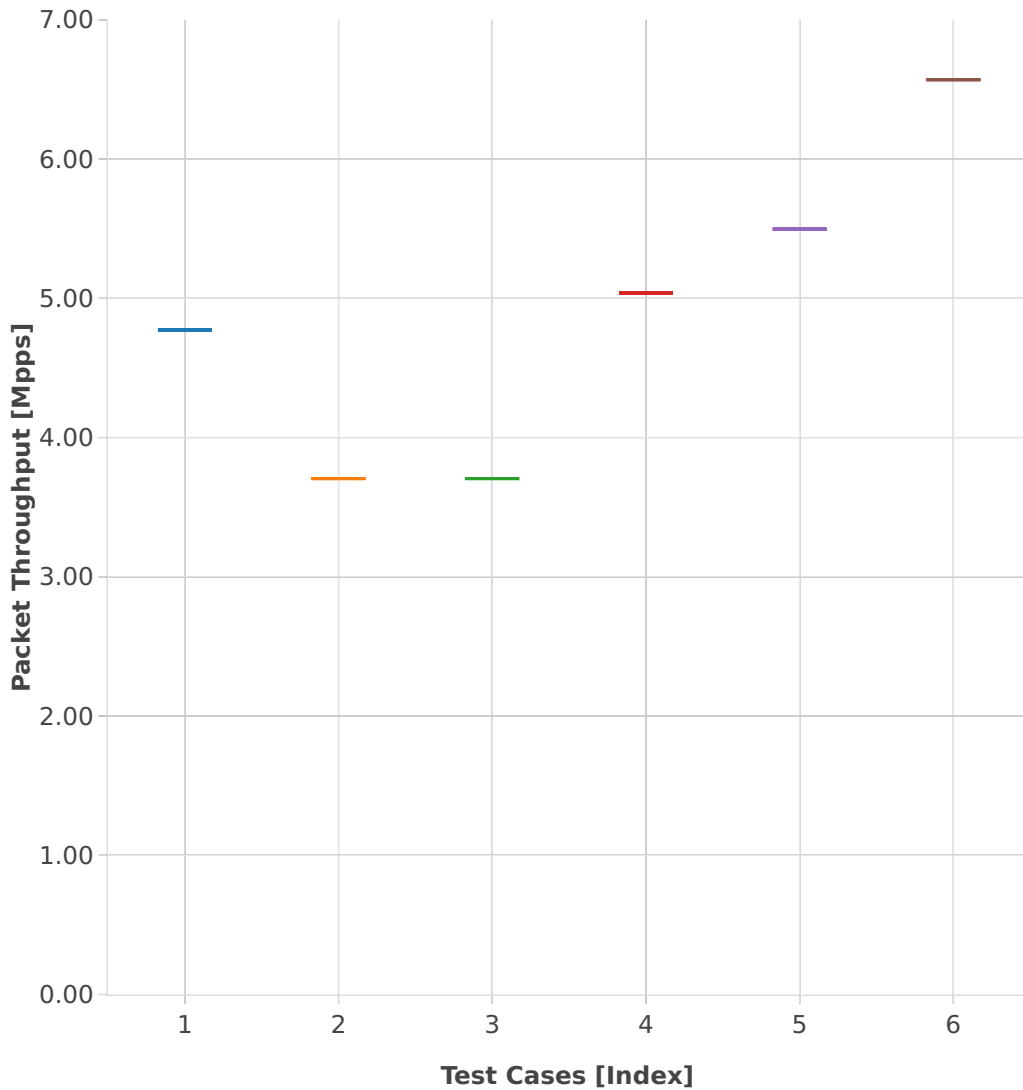

Throughput: vhost-l2sw-3n-skx-x710-64b-2t1c-base_and_features-ndr

- 1. (01 run) 1lbvpplacp-dot1q-l2bdbasemaclrn-eth-2vhostvr1024-1vm
- 2. (01 run) dot1q-l2bdbasemaclrn-eth-2vhostvr1024-1vm
- 3. (01 run) 2lbvpplacp-dot1q-l2bdbasemaclrn-eth-2vhostvr1024-1vm
- 4. (01 run) dot1q-l2xcbase-eth-2vhostvr1024-1vm
- 5. (01 run) 1lbvpplacp-dot1q-l2xcbase-eth-2vhostvr1024-1vm
- 6. (01 run) eth-l2xcbase-eth-2vhostvr1024-1vm