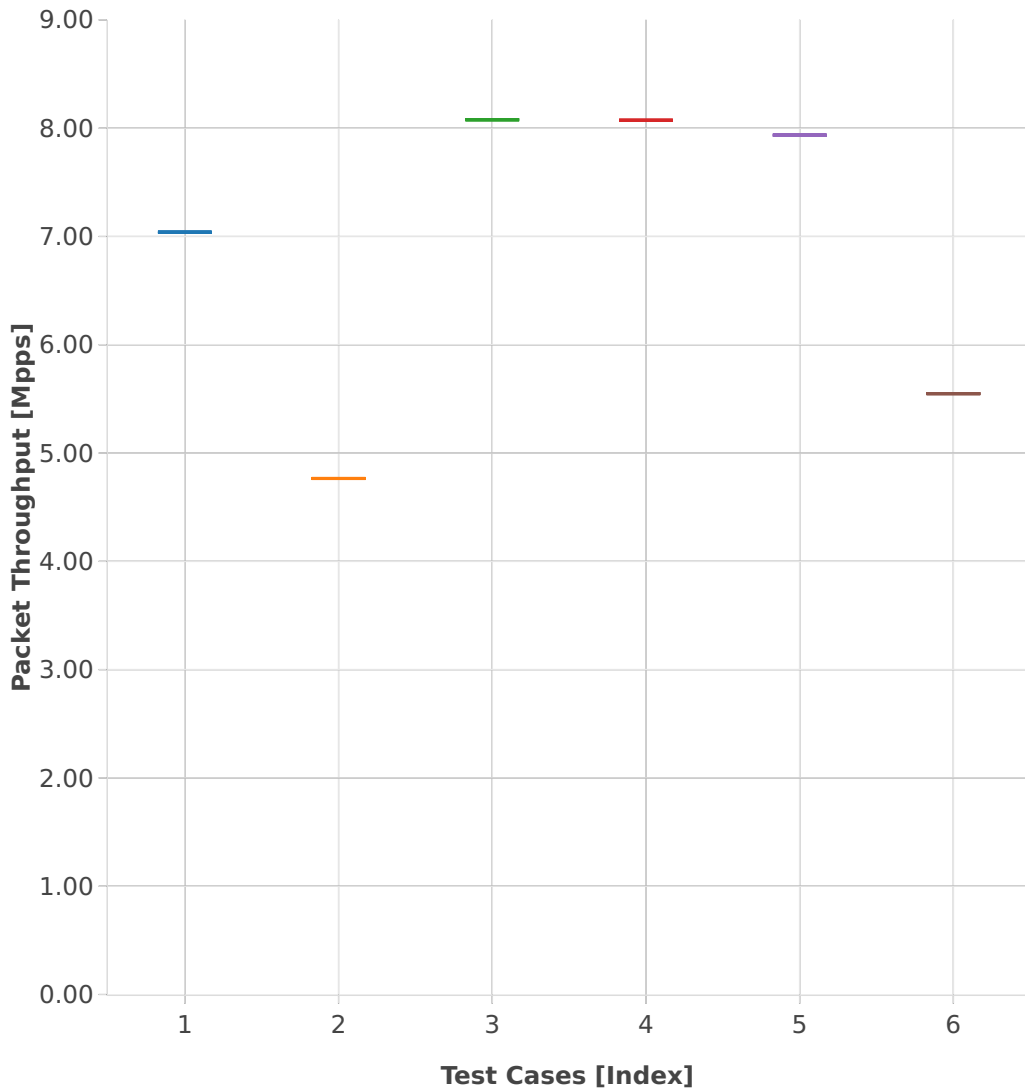

Throughput: vhost-l2sw-3n-hsw-x710-64b-2t2c-base_and_features-vm-pdr

- 1. (01 run) dot1q-l2bdbasemaclrn-eth-2vhostvr1024-1vm
- 2. (01 run) eth-l2bdbasemaclrn-eth-4vhostvr1024-2vm
- 3. (01 run) eth-l2bdbasemaclrn-eth-2vhostvr1024-1vm
- 4. (01 run) dot1q-l2xcbase-eth-2vhostvr1024-1vm
- 5. (01 run) eth-l2xcbase-eth-2vhostvr1024-1vm
- 6. (01 run) eth-l2xcbase-eth-4vhostvr1024-2vm