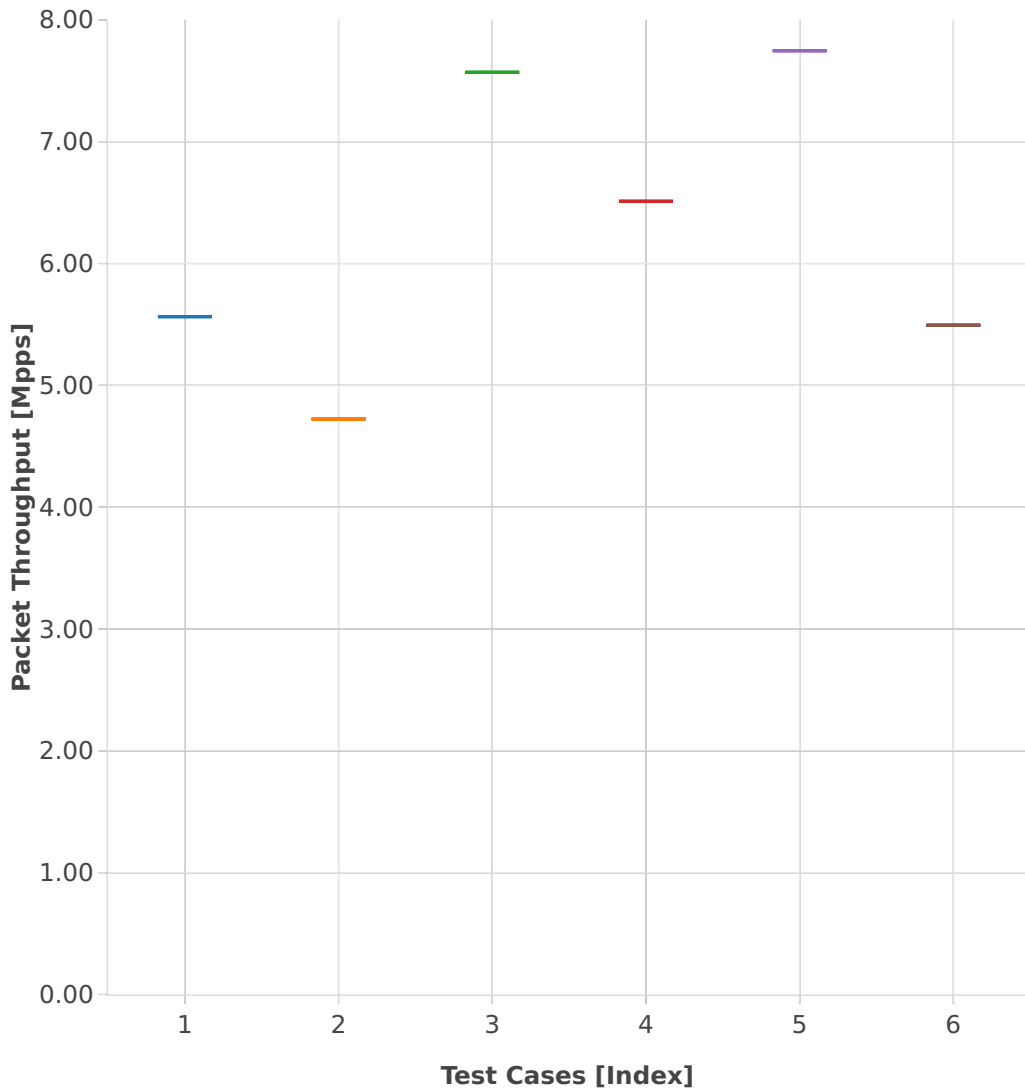

Throughput: vhost-l2sw-3n-hsw-x710-64b-2t2c-base_and_features-vm-ndr

- 1. (01 run) dot1q-l2bdbasemaclrn-eth-2vhostvr1024-1vm
- 2. (01 run) eth-l2bdbasemaclrn-eth-4vhostvr1024-2vm
- 3. (01 run) eth-l2bdbasemaclrn-eth-2vhostvr1024-1vm
- 4. (01 run) dot1q-l2xcbase-eth-2vhostvr1024-1vm
- 5. (01 run) eth-l2xcbase-eth-2vhostvr1024-1vm
- 6. (01 run) eth-l2xcbase-eth-4vhostvr1024-2vm