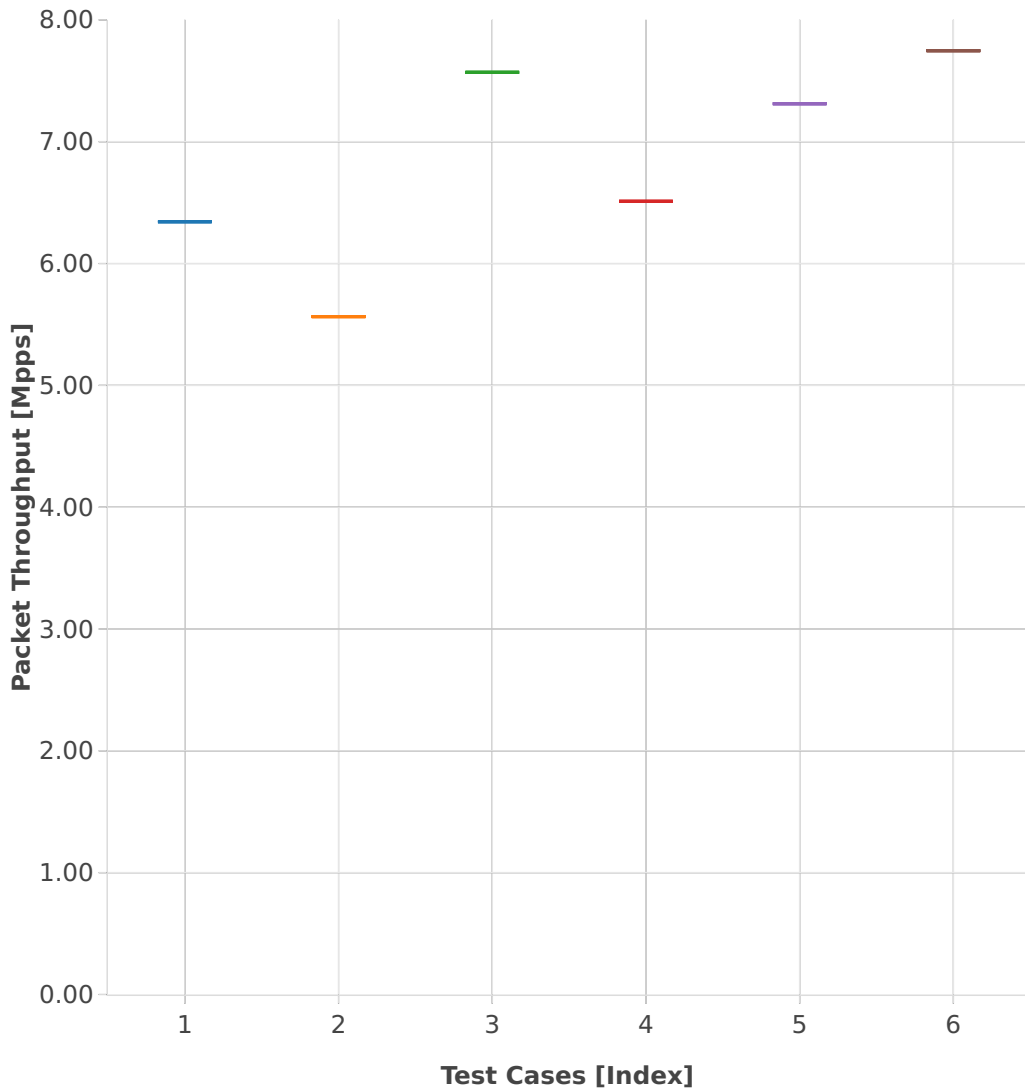

Throughput: vhost-l2sw-3n-hsw-x710-64b-2t2c-base_and_features-ndr

- 1. (01 run) 1lbvplacp-dot1q-l2bdbasemaclrn-eth-2vhostvr1024-1vm
- 2. (01 run) dot1q-l2bdbasemaclrn-eth-2vhostvr1024-1vm
- 3. (01 run) eth-l2bdbasemaclrn-eth-2vhostvr1024-1vm
- 4. (01 run) dot1q-l2xcbase-eth-2vhostvr1024-1vm
- 5. (01 run) 1lbvplacp-dot1q-l2xcbase-eth-2vhostvr1024-1vm
- 6. (01 run) eth-l2xcbase-eth-2vhostvr1024-1vm