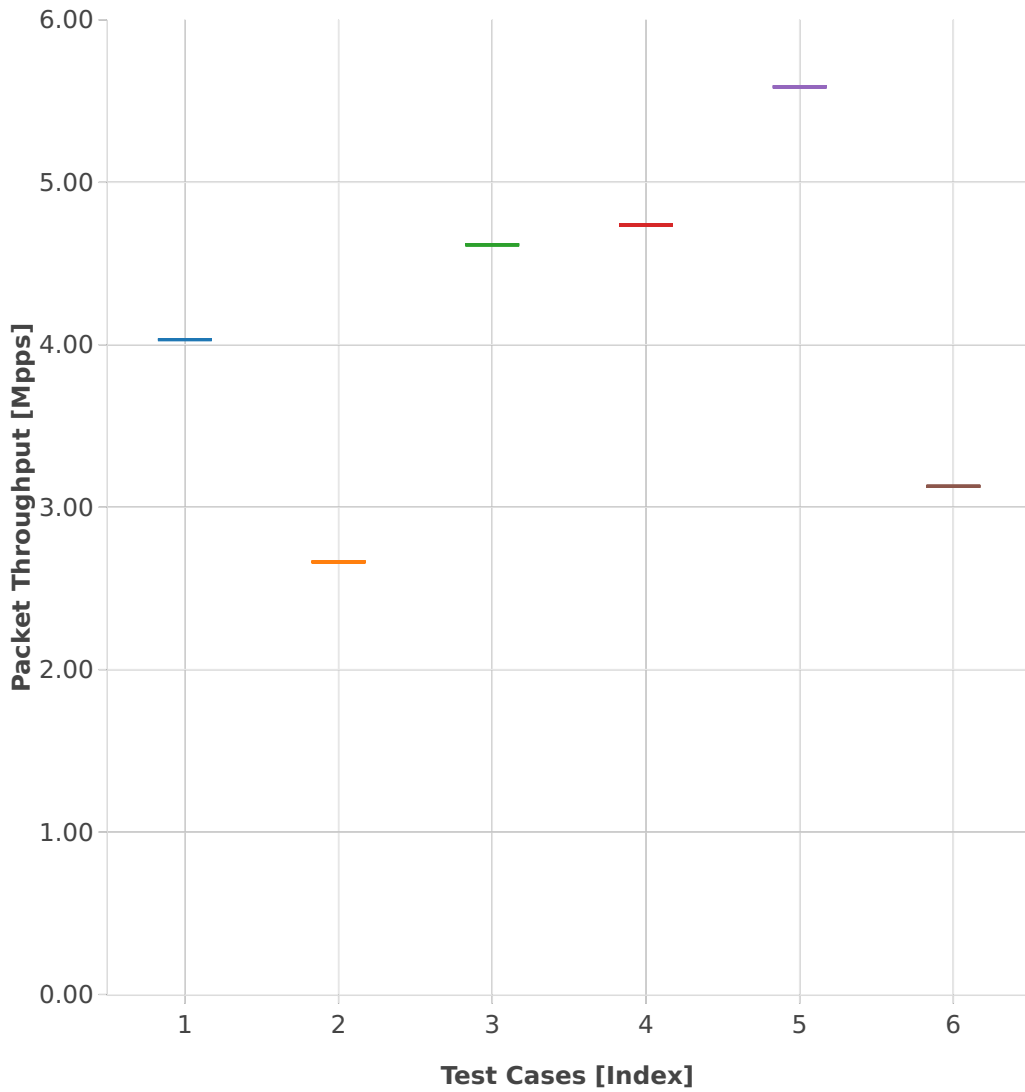

Throughput: vhost-l2sw-3n-hsw-x710-64b-1t1c-base_and_features-vm-pdr

- 1. (01 run) dot1q-l2bdbasemaclrn-eth-2vhostvr1024-1vm
- 2. (01 run) eth-l2bdbasemaclrn-eth-4vhostvr1024-2vm
- 3. (01 run) eth-l2bdbasemaclrn-eth-2vhostvr1024-1vm
- 4. (01 run) dot1q-l2xcbase-eth-2vhostvr1024-1vm
- 5. (01 run) eth-l2xcbase-eth-2vhostvr1024-1vm
- 6. (01 run) eth-l2xcbase-eth-4vhostvr1024-2vm