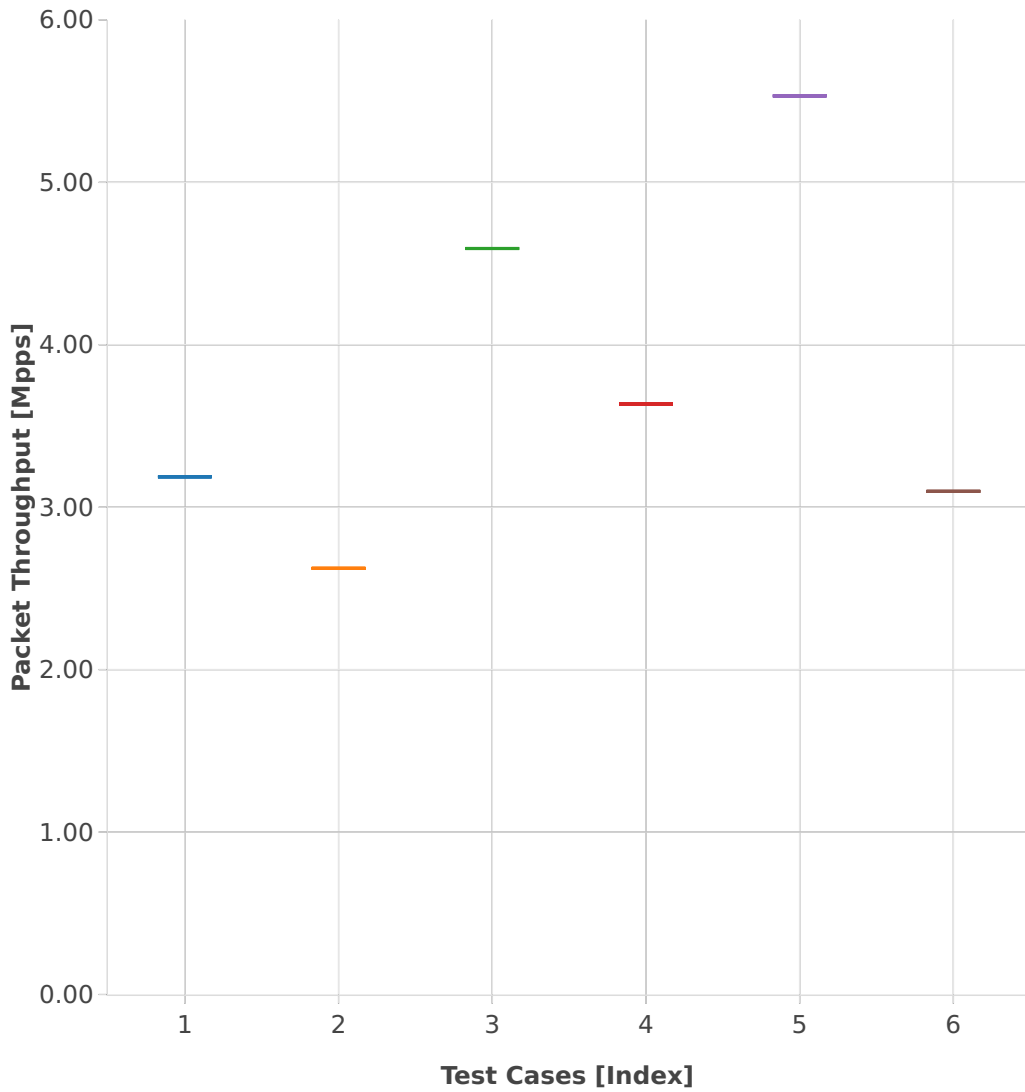

Throughput: vhost-l2sw-3n-hsw-x710-64b-1t1c-base_and_features-vm-ndr

- 1. (01 run) dot1q-l2bdbasemaclrn-eth-2vhostvr1024-1vm
- 2. (01 run) eth-l2bdbasemaclrn-eth-4vhostvr1024-2vm
- 3. (01 run) eth-l2bdbasemaclrn-eth-2vhostvr1024-1vm
- 4. (01 run) dot1q-l2xcbase-eth-2vhostvr1024-1vm
- 5. (01 run) eth-l2xcbase-eth-2vhostvr1024-1vm
- 6. (01 run) eth-l2xcbase-eth-4vhostvr1024-2vm