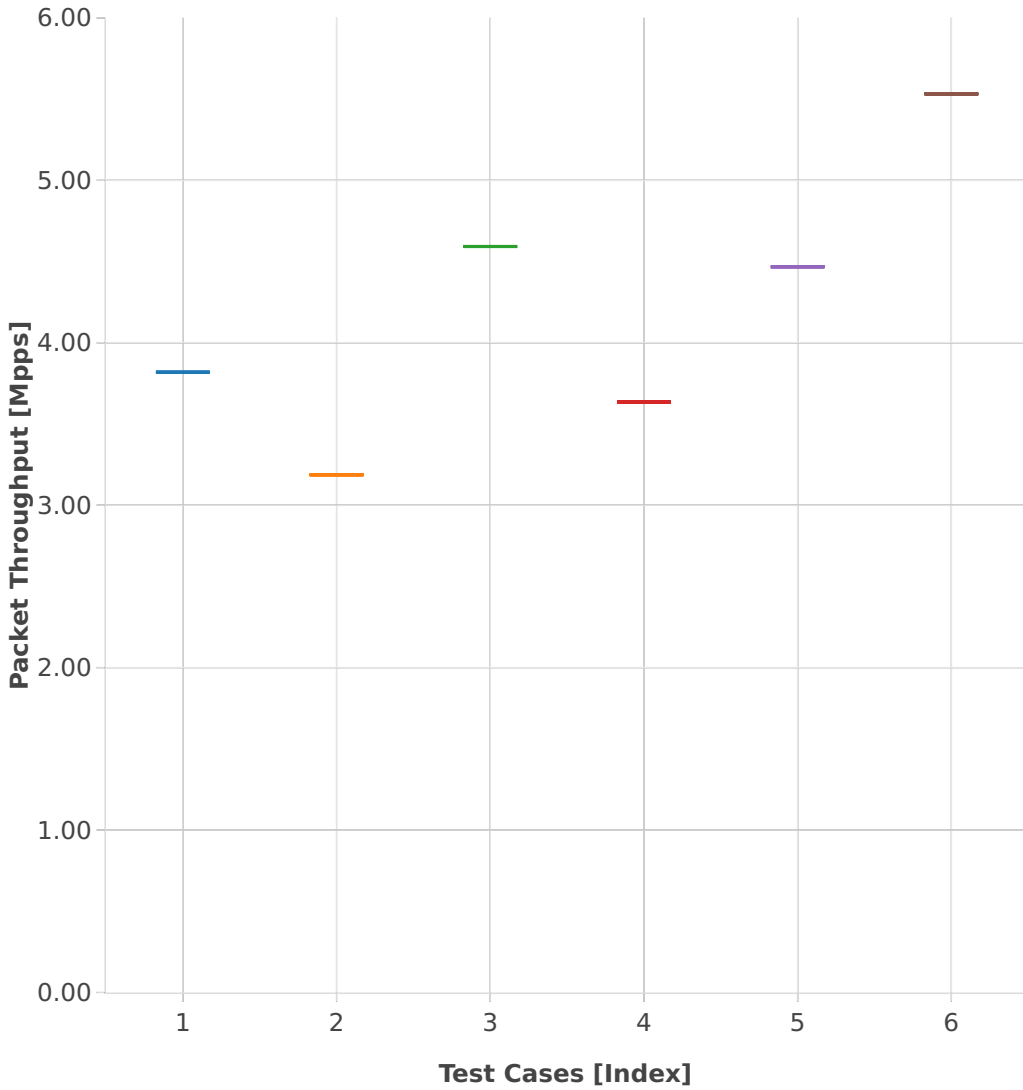

Throughput: vhost-l2sw-3n-hsw-x710-64b-1t1c-base_and_features-ndr

- 1. (01 run) 1lbvpplacp-dot1q-l2bdbasemaclrn-eth-2vhostvr1024-1vm
- 2. (01 run) dot1q-l2bdbasemaclrn-eth-2vhostvr1024-1vm
- 3. (01 run) eth-l2bdbasemaclrn-eth-2vhostvr1024-1vm
- 4. (01 run) dot1q-l2xcbase-eth-2vhostvr1024-1vm
- 5. (01 run) 1lbvpplacp-dot1q-l2xcbase-eth-2vhostvr1024-1vm
- 6. (01 run) eth-l2xcbase-eth-2vhostvr1024-1vm