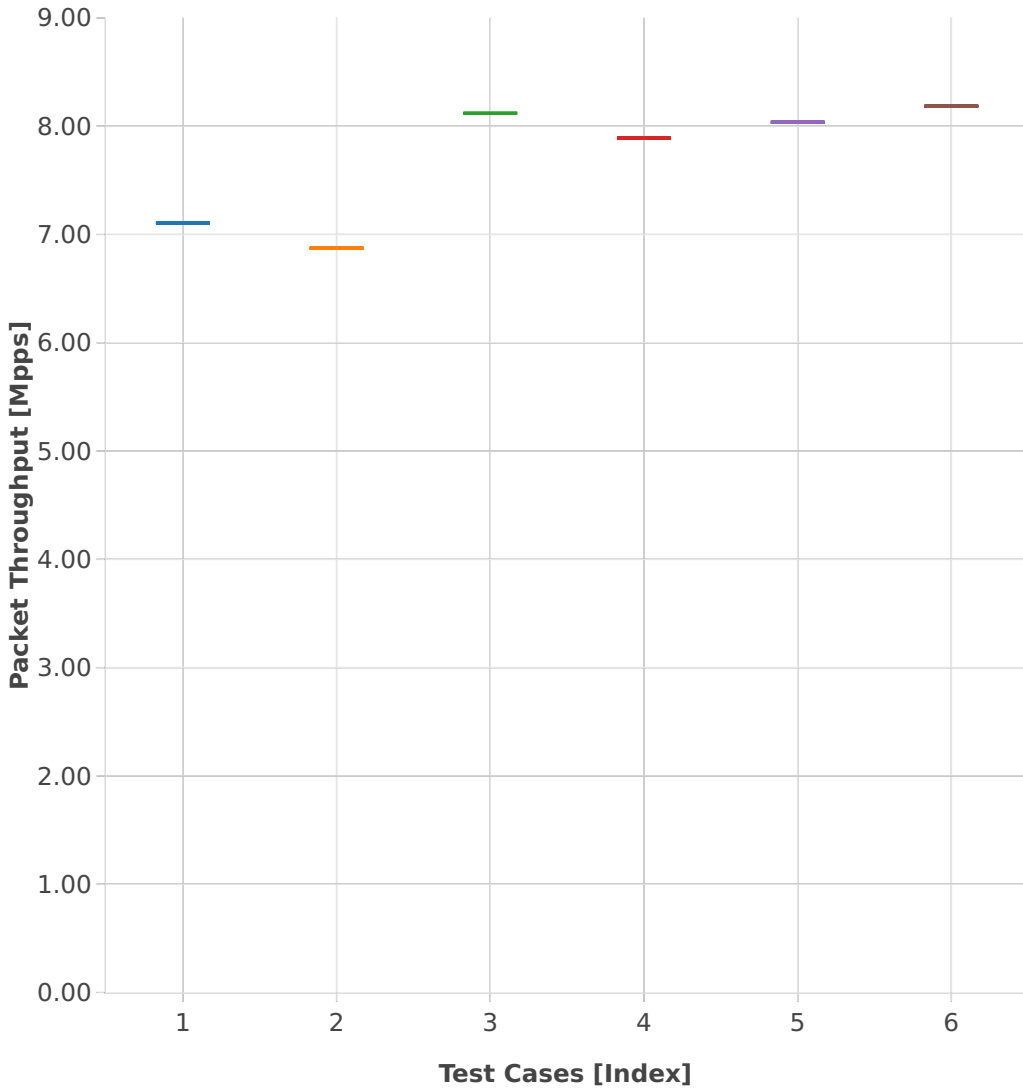

Throughput: vhost-l2sw-3n-hsw-x520-64b-2t2c-base_and_features-pdr

- 1. (01 run) dot1q-l2bdbasemaclrn-eth-2vhostvr1024-1vm
- 2. (01 run) 1lbpplacp-dot1q-l2bdbasemaclrn-eth-2vhostvr1024-1vm
- 3. (01 run) eth-l2bdbasemaclrn-eth-2vhostvr1024-1vm
- 4. (01 run) 1lbpplacp-dot1q-l2xcbase-eth-2vhostvr1024-1vm
- 5. (01 run) eth-l2xcbase-eth-2vhostvr1024-1vm
- 6. (01 run) dot1q-l2xcbase-eth-2vhostvr1024-1vm