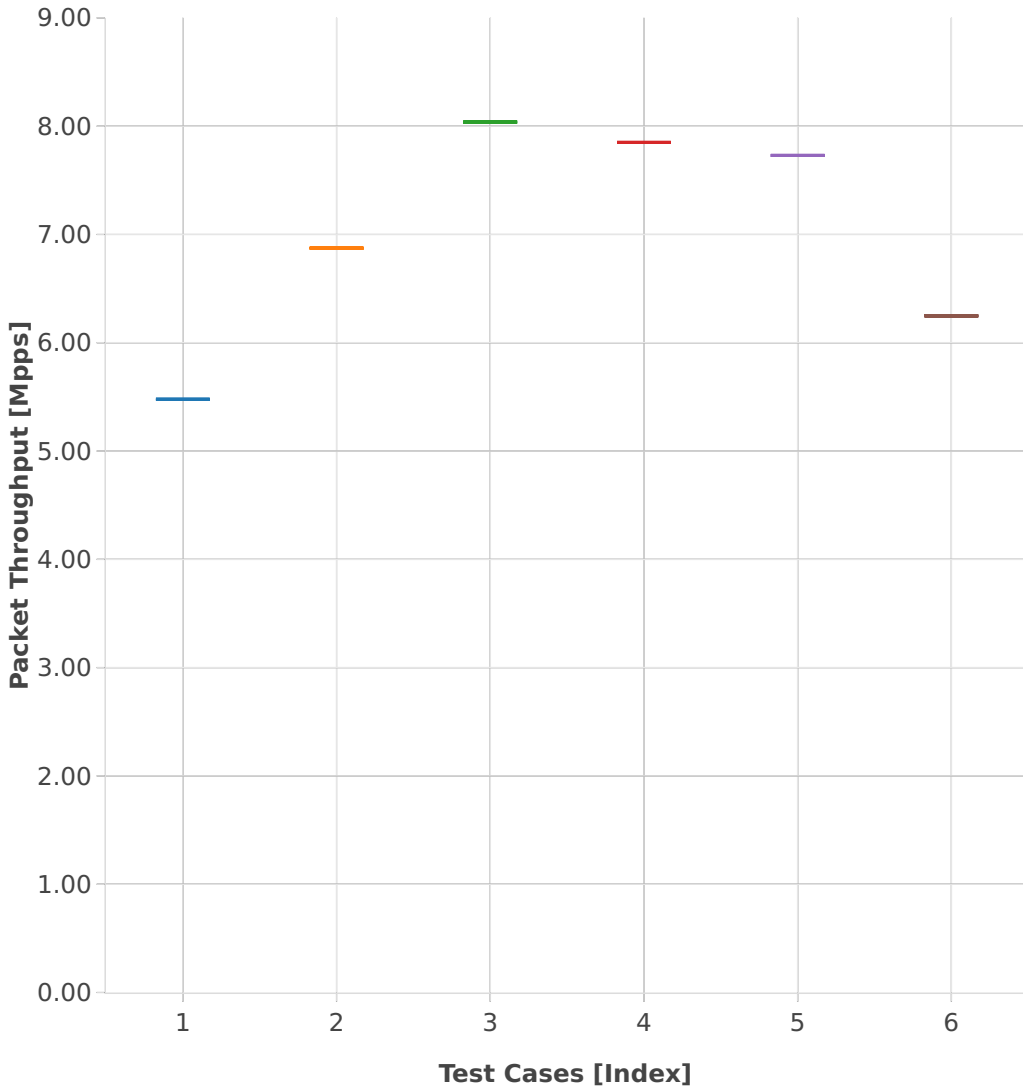

# Throughput: vhost-l2sw-3n-hsw-x520-64b-2t2c-base\_and\_features-ndr

- 1. (01 run) dot1q-l2bdbasemaclrn-eth-2vhostvr1024-1vm
- 2. (01 run) 1lbpplacp-dot1q-l2bdbasemaclrn-eth-2vhostvr1024-1vm
- 3. (01 run) eth-l2bdbasemaclrn-eth-2vhostvr1024-1vm
- 4. (01 run) 1lbpplacp-dot1q-l2xcbase-eth-2vhostvr1024-1vm
- 5. (01 run) eth-l2xcbase-eth-2vhostvr1024-1vm
- 6. (01 run) dot1q-l2xcbase-eth-2vhostvr1024-1vm