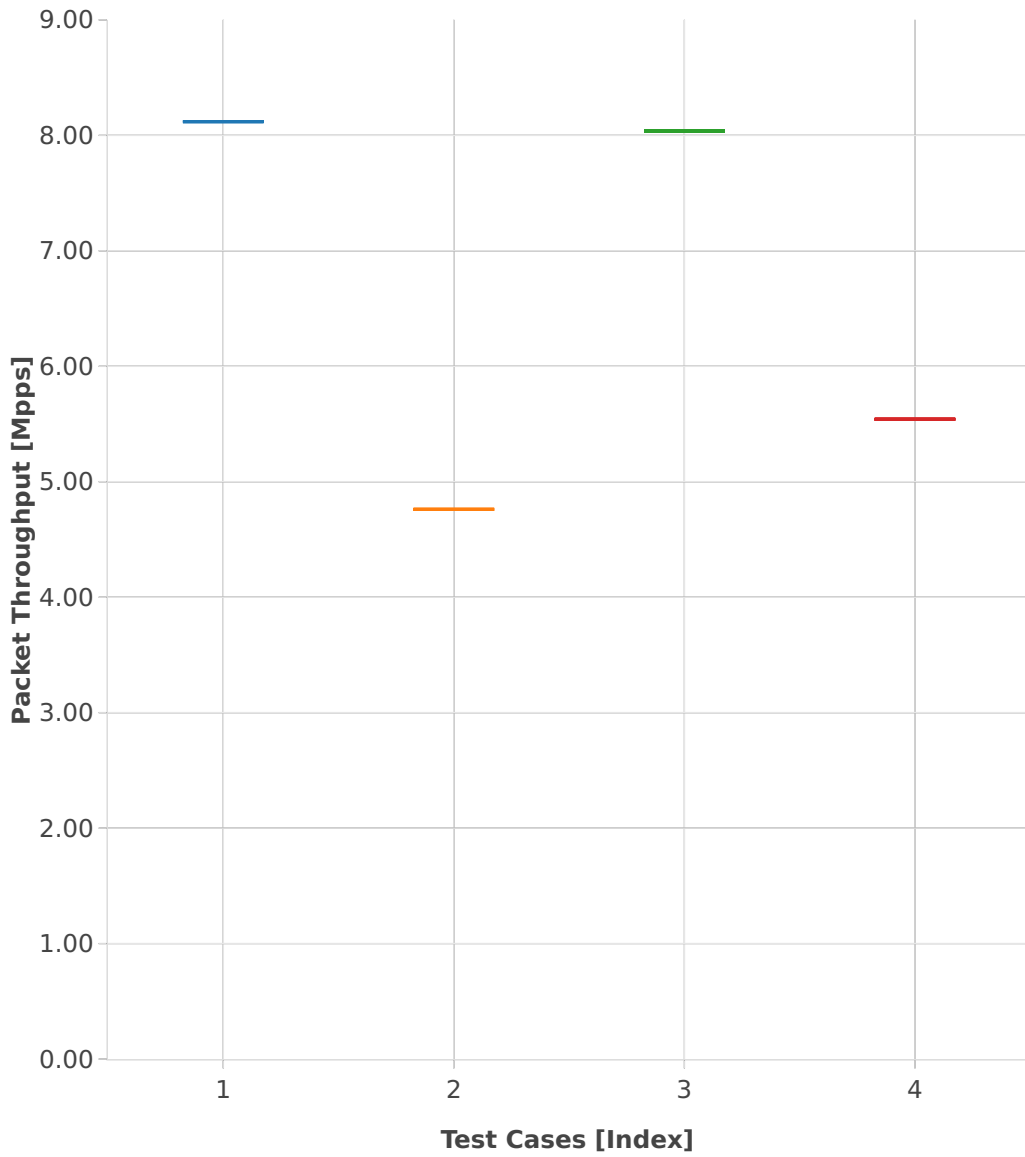

Throughput: vhost-l2sw-3n-hsw-x520-64b-2t2c-base-vm-pdr

- 1. (01 run) eth-l2bdbasemaclrn-eth-2vhostvr1024-1vm
- 2. (01 run) eth-l2bdbasemaclrn-eth-4vhostvr1024-2vm
- 3. (01 run) eth-l2xcbase-eth-2vhostvr1024-1vm
- 4. (01 run) eth-l2xcbase-eth-4vhostvr1024-2vm