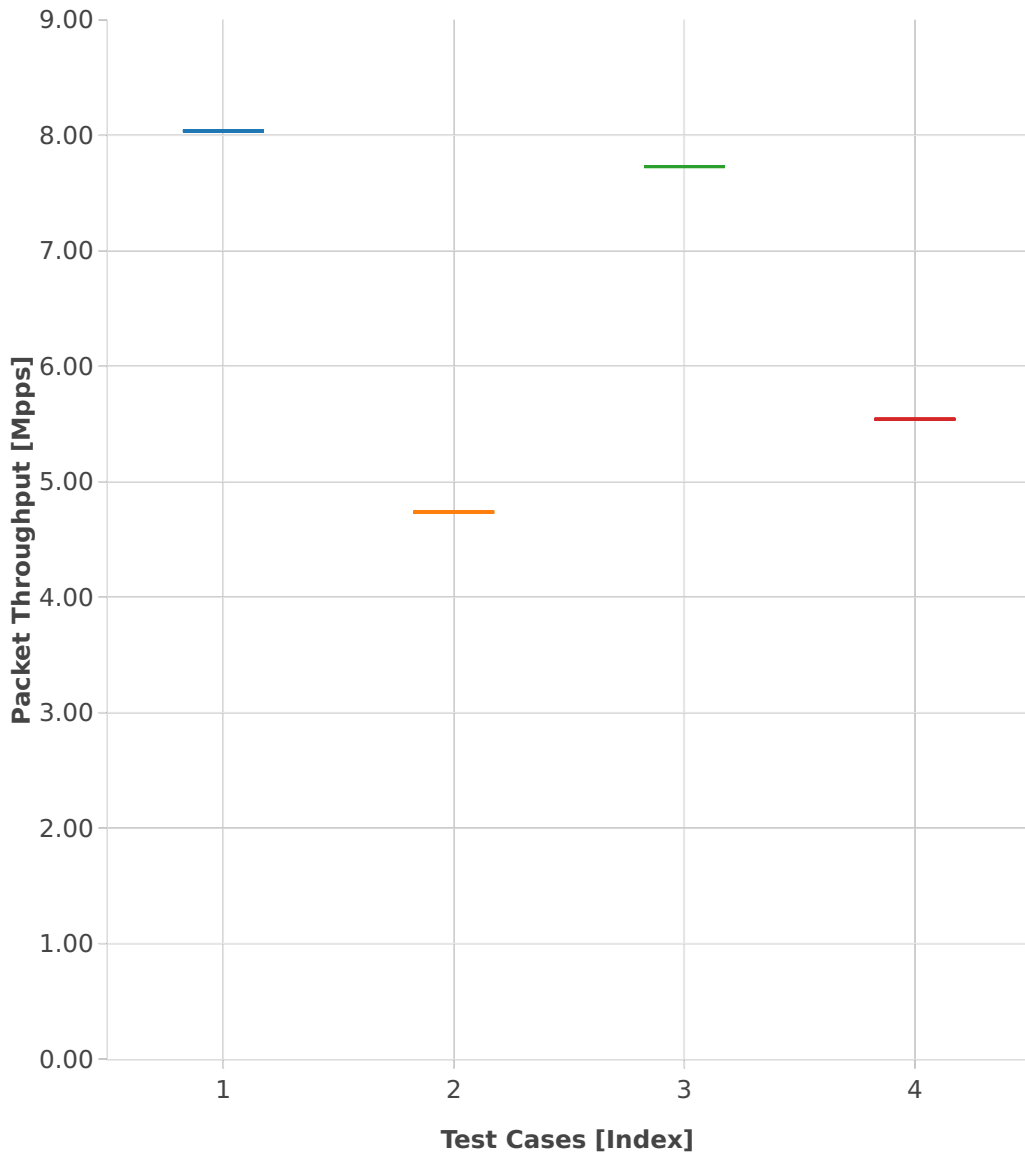

Throughput: vhost-l2sw-3n-hsw-x520-64b-2t2c-base-vm-ndr

- 1. (01 run) eth-l2bdbasemaclrn-eth-2vhostvr1024-1vm
- 2. (01 run) eth-l2bdbasemaclrn-eth-4vhostvr1024-2vm
- 3. (01 run) eth-l2xcbase-eth-2vhostvr1024-1vm
- 4. (01 run) eth-l2xcbase-eth-4vhostvr1024-2vm