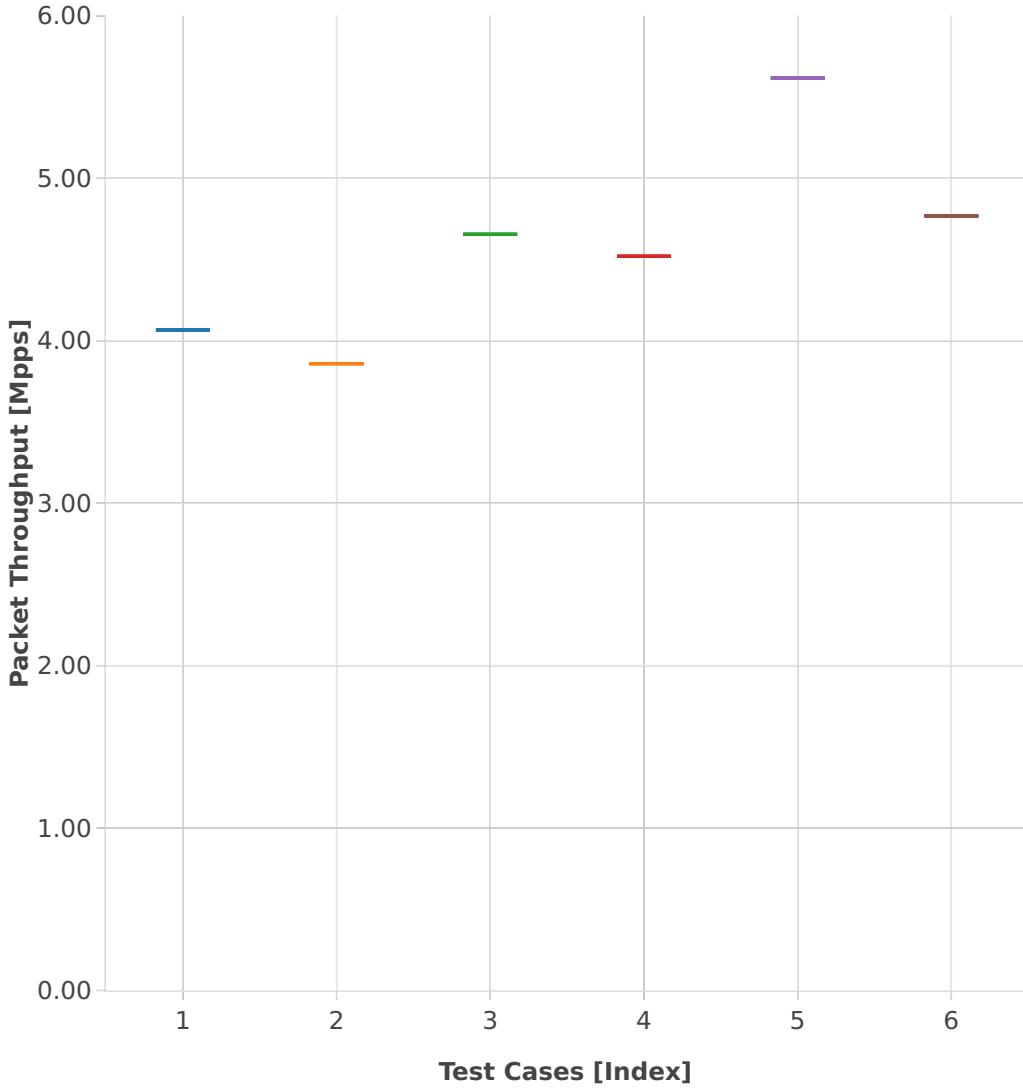

**Throughput: vhost-l2sw-3n-hsw-x520-64b-1t1c-base\_and\_features-pdr**

- 1. (01 run) dot1q-l2bdbasemaclrn-eth-2vhostvr1024-1vm
- 2. (01 run) 1lbpplacp-dot1q-l2bdbasemaclrn-eth-2vhostvr1024-1vm
- 3. (01 run) eth-l2bdbasemaclrn-eth-2vhostvr1024-1vm
- 4. (01 run) 1lbpplacp-dot1q-l2xcbase-eth-2vhostvr1024-1vm
- 5. (01 run) eth-l2xcbase-eth-2vhostvr1024-1vm
- 6. (01 run) dot1q-l2xcbase-eth-2vhostvr1024-1vm