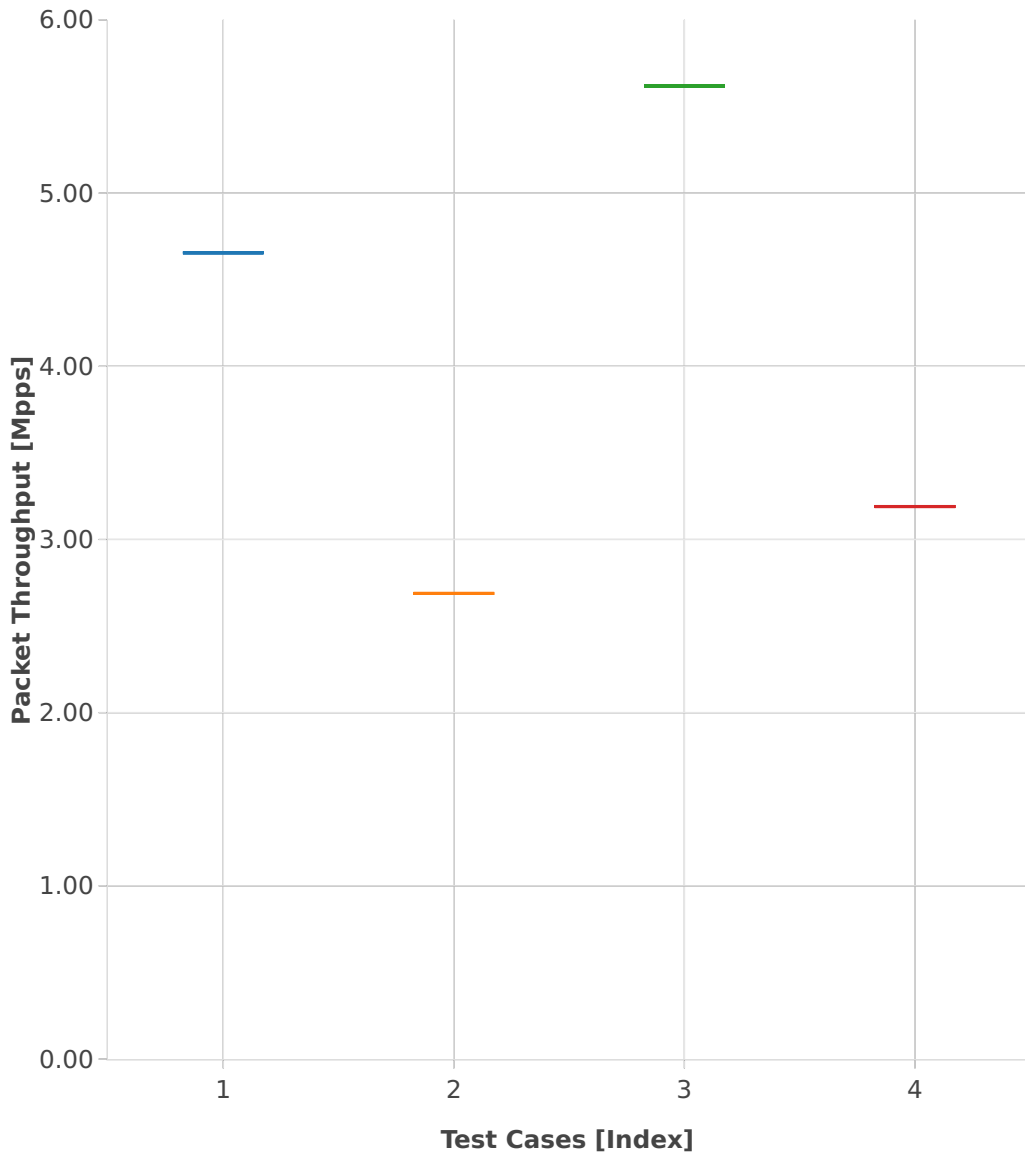

Throughput: vhost-l2sw-3n-hsw-x520-64b-1t1c-base-vm-pdr

- 1. (01 run) eth-l2bdbasemaclrn-eth-2vhostvr1024-1vm
- 2. (01 run) eth-l2bdbasemaclrn-eth-4vhostvr1024-2vm
- 3. (01 run) eth-l2xcbase-eth-2vhostvr1024-1vm
- 4. (01 run) eth-l2xcbase-eth-4vhostvr1024-2vm