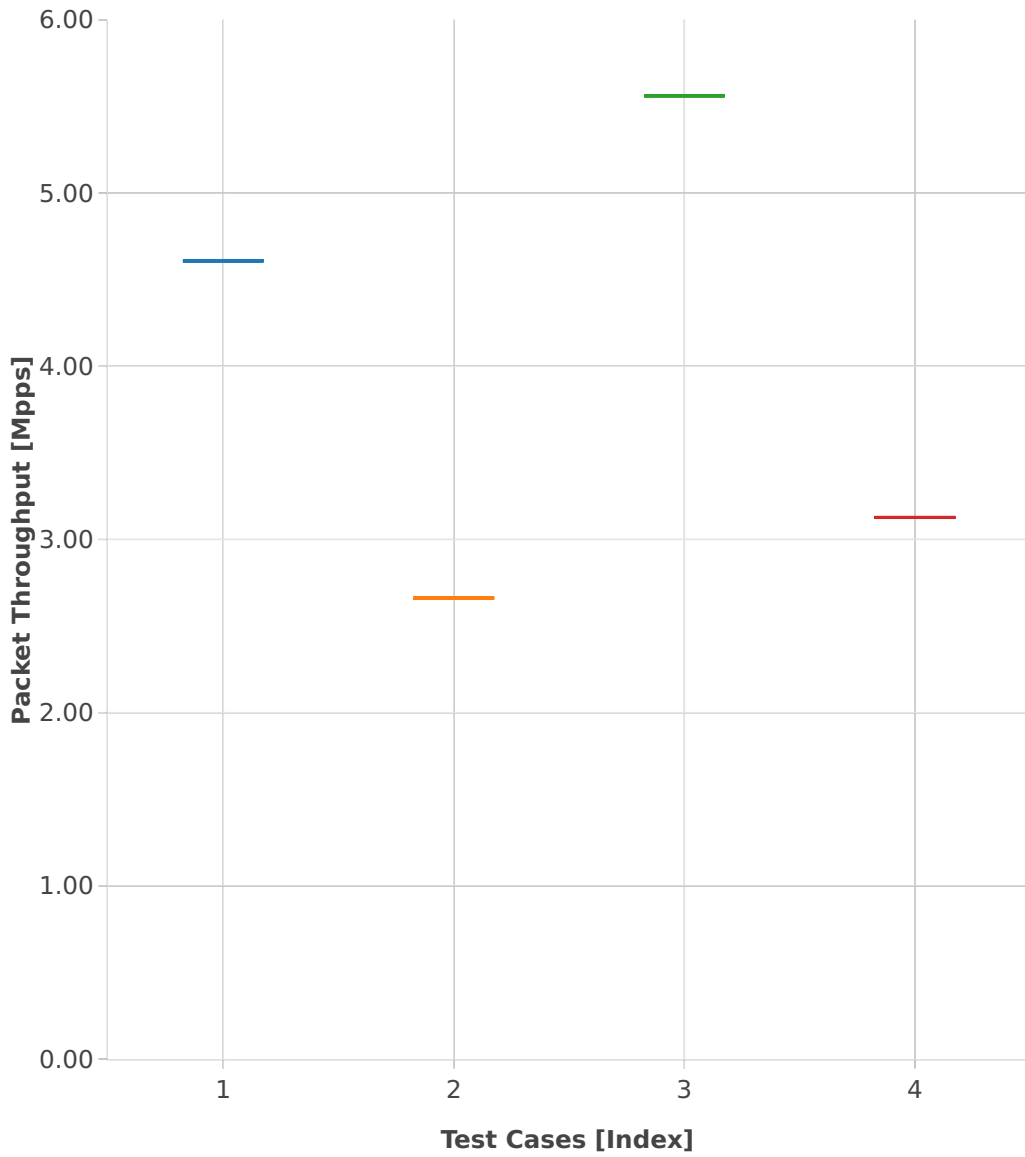

Throughput: vhost-l2sw-3n-hsw-x520-64b-1t1c-base-vm-ndr

- 1. (01 run) eth-l2bdbasemaclrn-eth-2vhostvr1024-1vm
- 2. (01 run) eth-l2bdbasemaclrn-eth-4vhostvr1024-2vm
- 3. (01 run) eth-l2xcbase-eth-2vhostvr1024-1vm
- 4. (01 run) eth-l2xcbase-eth-4vhostvr1024-2vm