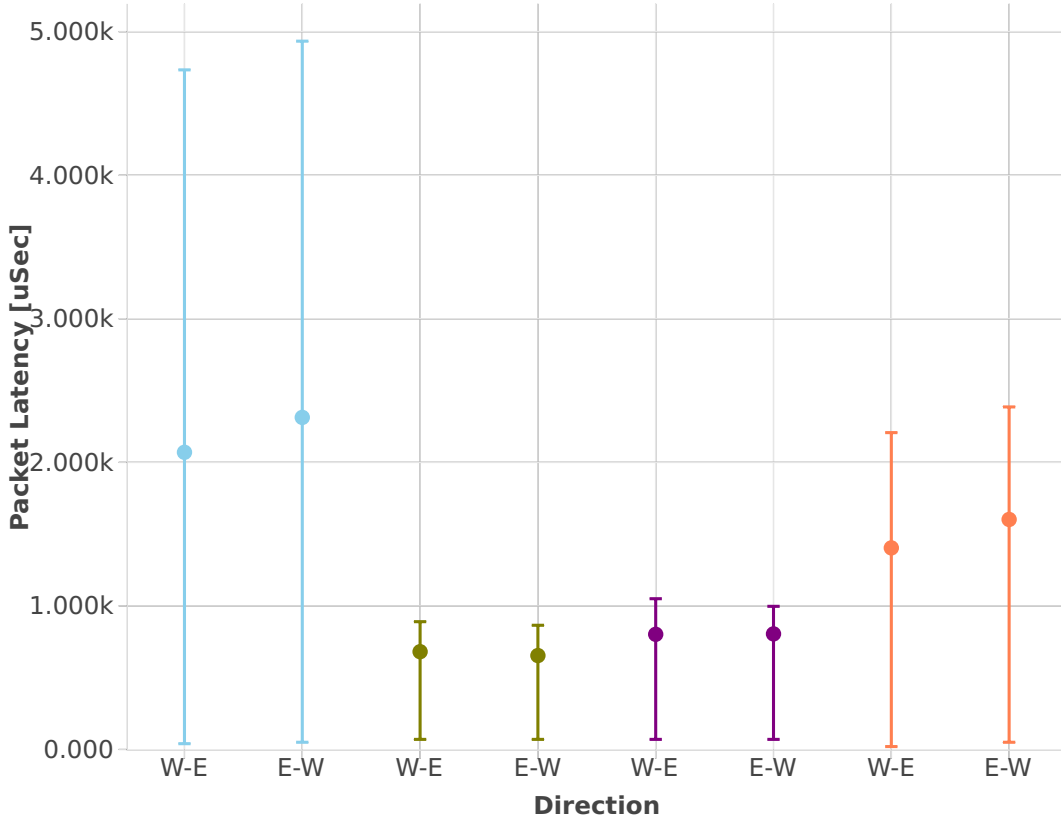

Latency: vhost-l2sw-3n-hsw-x520-64b-1t1c-base-vm-ndr

- eth-l2bdbasemaclrn-eth-4vhostvr1024-2vm
- eth-l2xcbase-eth-2vhostvr1024-1vm
- eth-l2bdbasemaclrn-eth-2vhostvr1024-1vm
- eth-l2xcbase-eth-4vhostvr1024-2vm