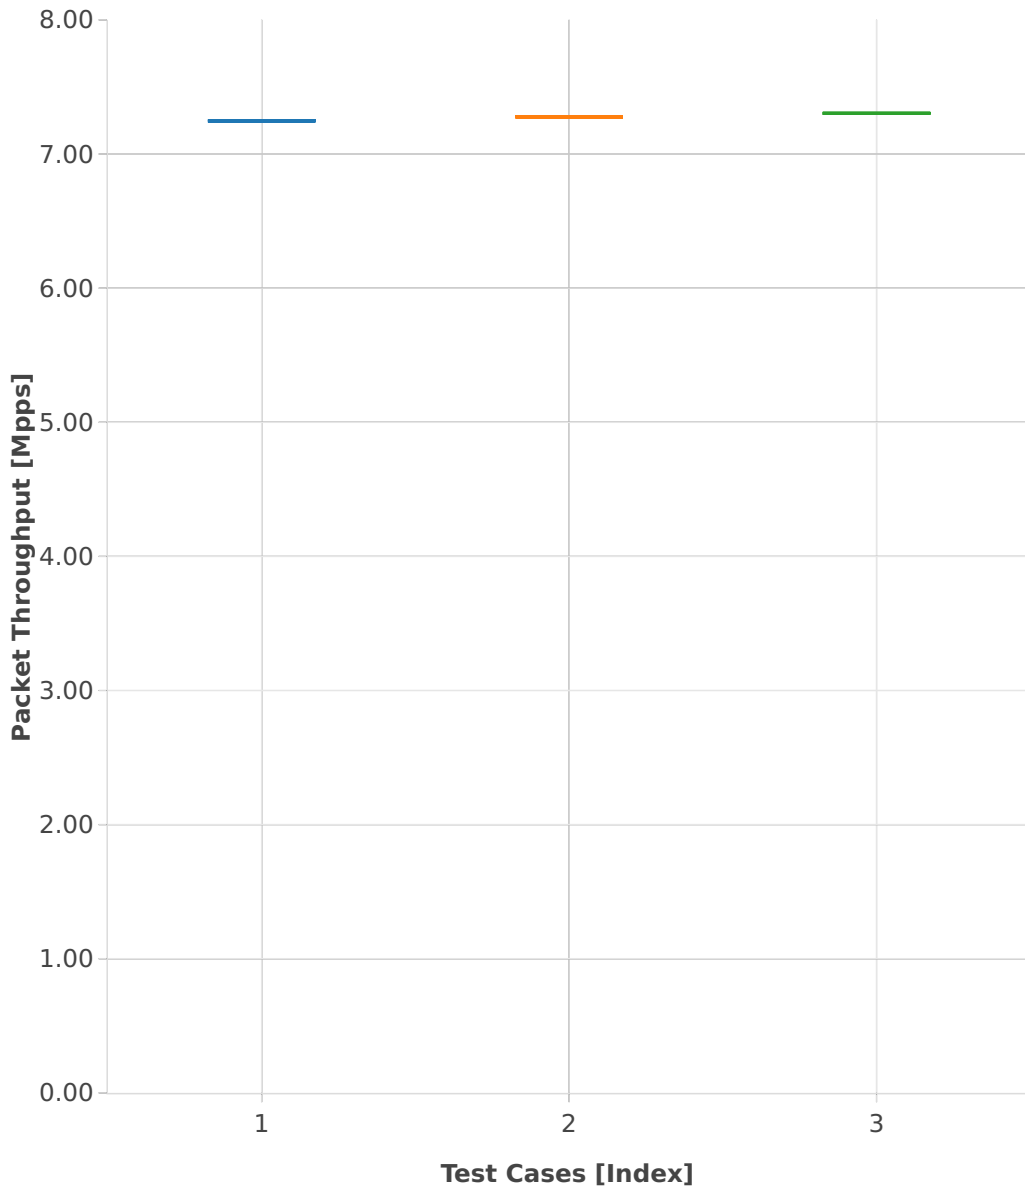

Throughput: vhost-l2sw-2n-skx-xxv710-64b-4t2c-base_and_features-pdr

- 1. (01 run) dot1q-l2bdbasemaclrn-eth-2vhostvr1024-1vm
- 2. (01 run) eth-l2bdbasemaclrn-eth-2vhostvr1024-1vm
- 3. (01 run) eth-l2xcbase-eth-2vhostvr1024-1vm