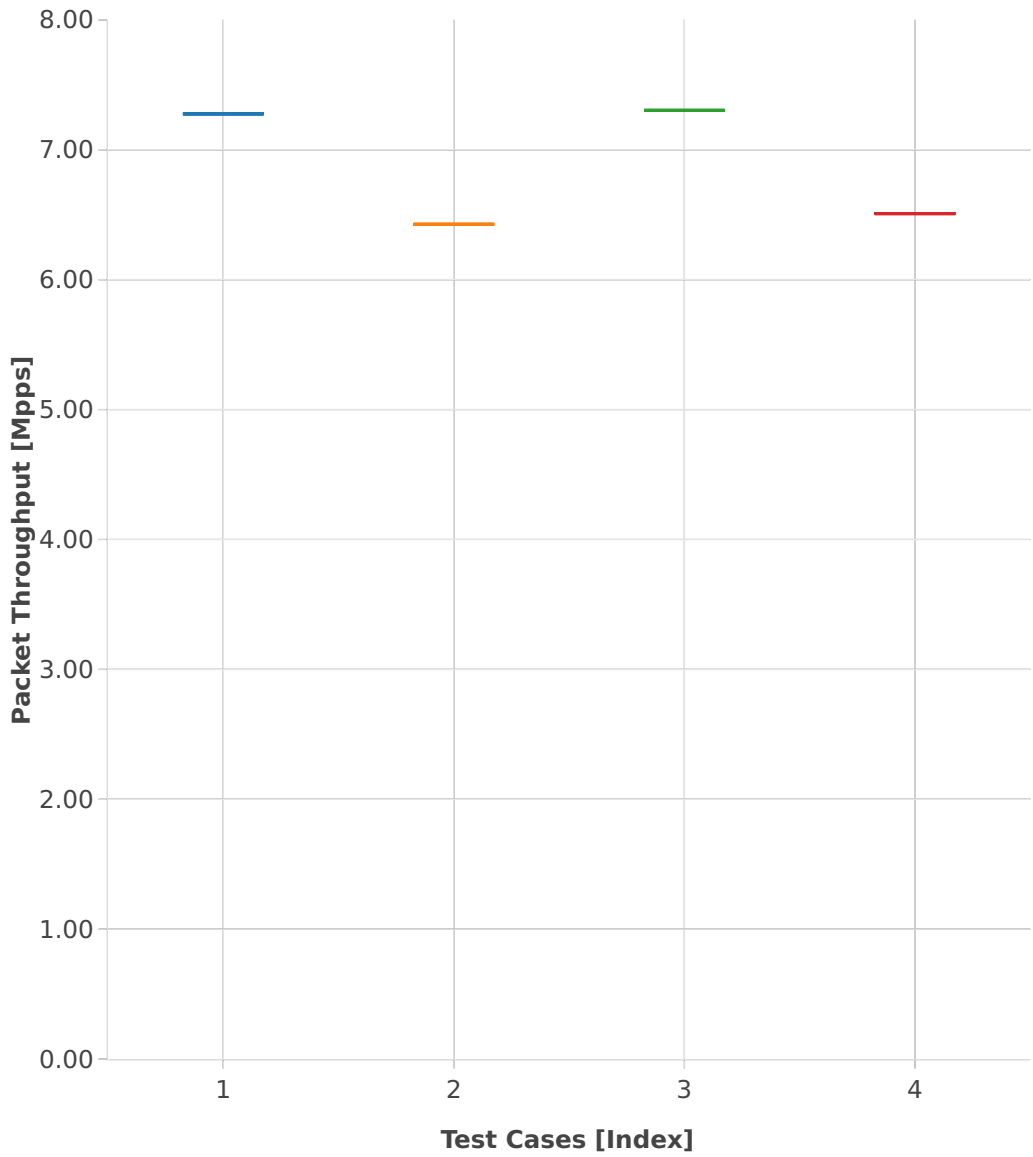

### Throughput: vhost-l2sw-2n-skx-xxv710-64b-4t2c-base-vm-pdr

- 1. (01 run) eth-l2bdbasemaclrn-eth-2vhostvr1024-1vm
- 2. (01 run) eth-l2bdbasemaclrn-eth-4vhostvr1024-2vm
- 3. (01 run) eth-l2xcbase-eth-2vhostvr1024-1vm
- 4. (01 run) eth-l2xcbase-eth-4vhostvr1024-2vm