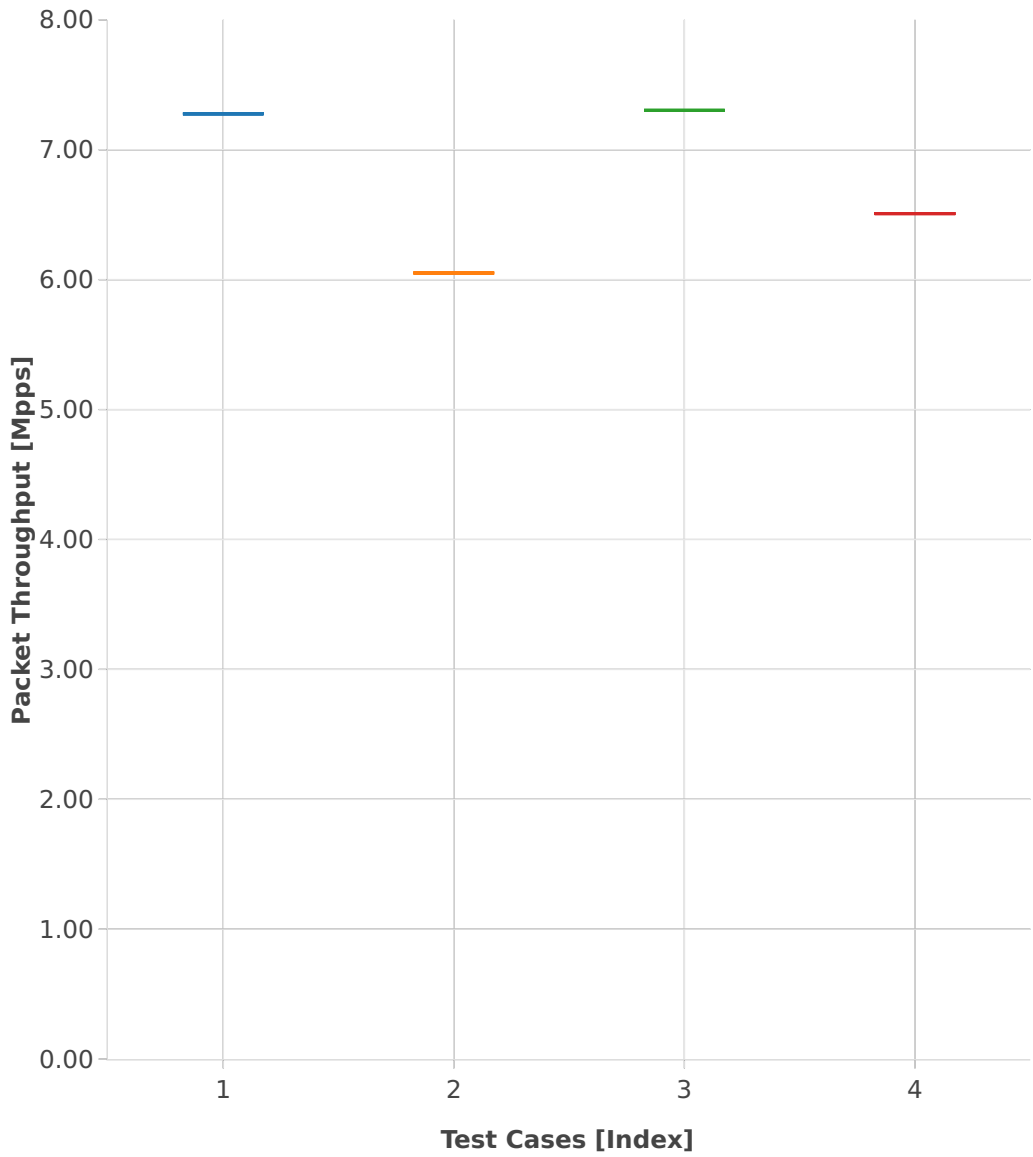

Throughput: vhost-l2sw-2n-skx-xxv710-64b-4t2c-base-vm-ndr

- 1. (01 run) eth-l2bdbasemaclrn-eth-2vhostvr1024-1vm
- 2. (01 run) eth-l2bdbasemaclrn-eth-4vhostvr1024-2vm
- 3. (01 run) eth-l2xcbase-eth-2vhostvr1024-1vm
- 4. (01 run) eth-l2xcbase-eth-4vhostvr1024-2vm