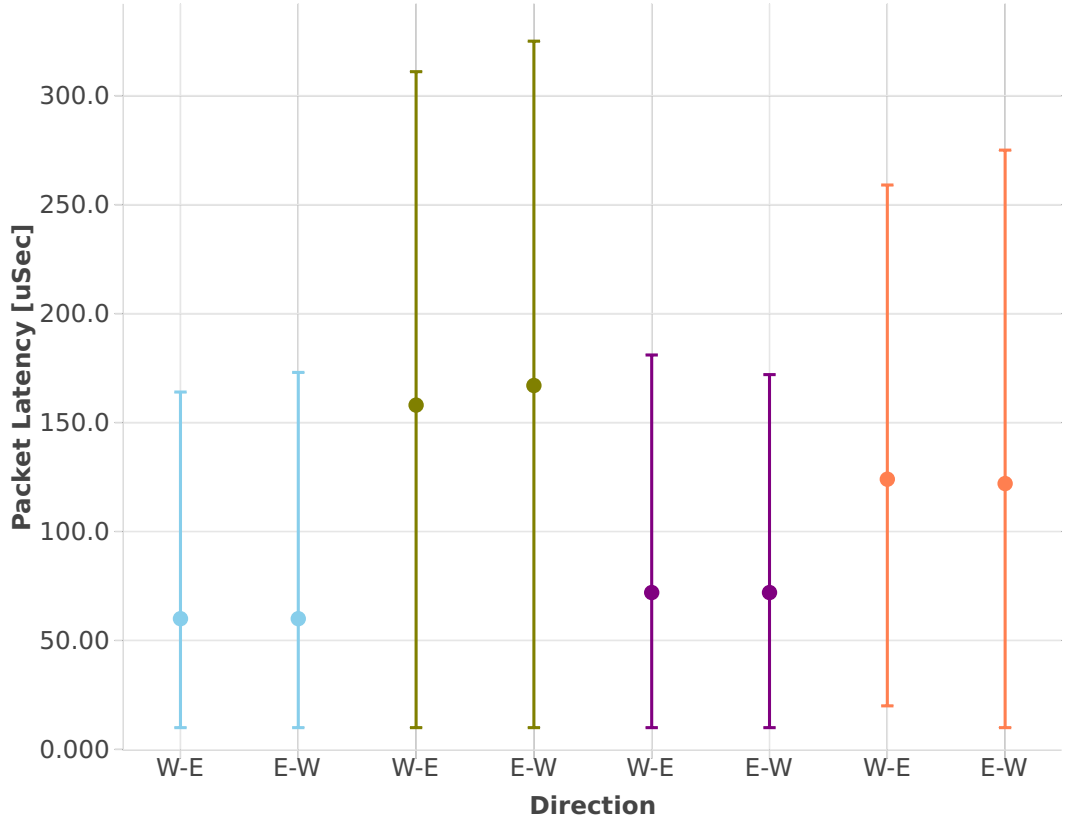

Latency: vhost-l2sw-2n-skx-xxv710-64b-4t2c-base-vm-ndr

- eth-l2xcbase-eth-2vhostvr1024-1vm
- eth-l2bdbasemaclrn-eth-4vhostvr1024-2vm
- eth-l2bdbasemaclrn-eth-2vhostvr1024-1vm
- eth-l2xcbase-eth-4vhostvr1024-2vm