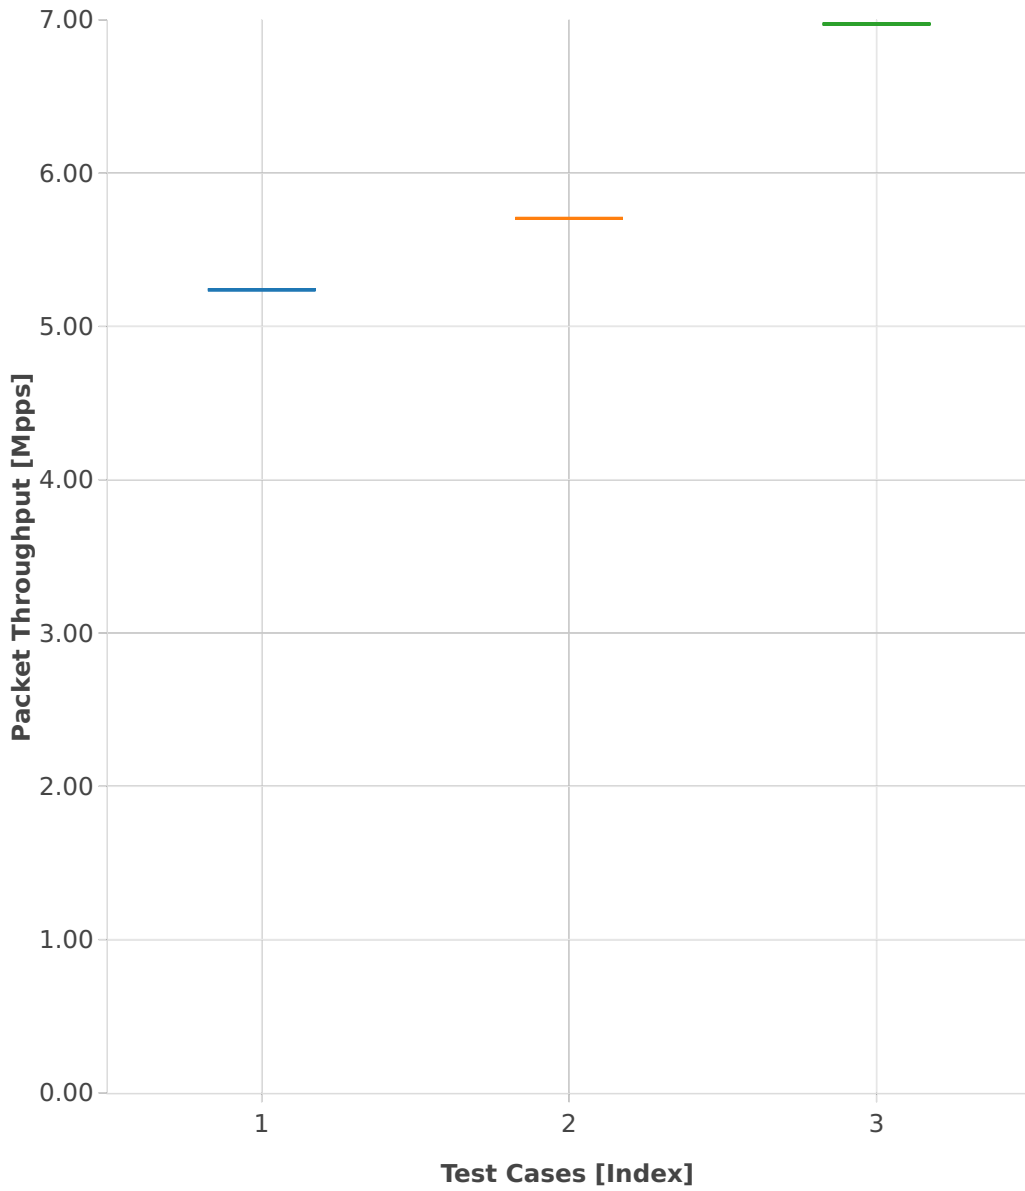

# Throughput: vhost-l2sw-2n-skx-xxv710-64b-2t1c-base\_and\_features-pdr

- 1. (01 run) dot1q-l2bdbasemaclrn-eth-2vhostvr1024-1vm
- 2. (01 run) eth-l2bdbasemaclrn-eth-2vhostvr1024-1vm
- 3. (01 run) eth-l2xcbase-eth-2vhostvr1024-1vm