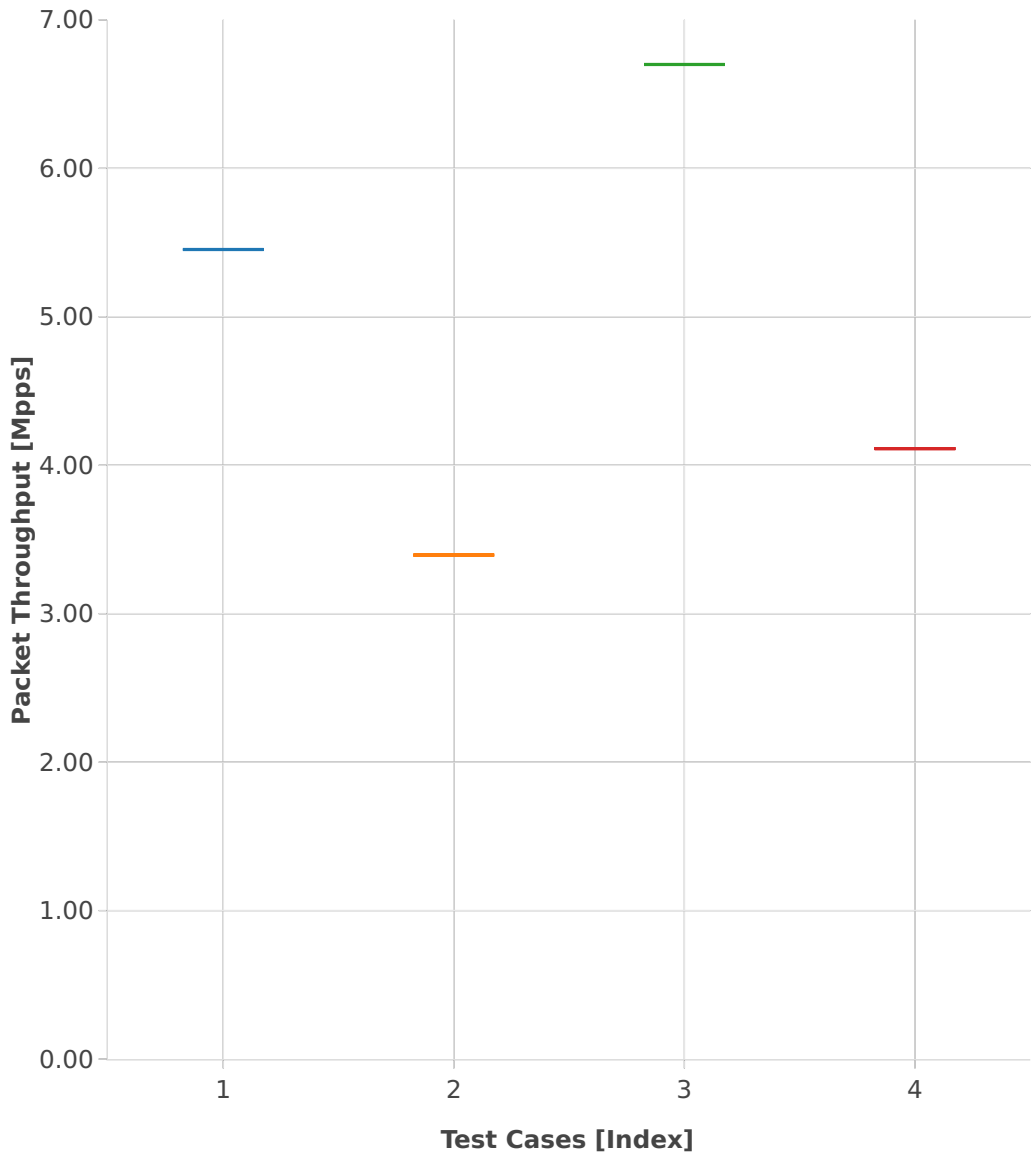

Throughput: vhost-l2sw-2n-skx-xxv710-64b-2t1c-base-vm-ndr

- 1. (01 run) eth-l2bdbasemaclrn-eth-2vhostvr1024-1vm
- 2. (01 run) eth-l2bdbasemaclrn-eth-4vhostvr1024-2vm
- 3. (01 run) eth-l2xcbase-eth-2vhostvr1024-1vm
- 4. (01 run) eth-l2xcbase-eth-4vhostvr1024-2vm