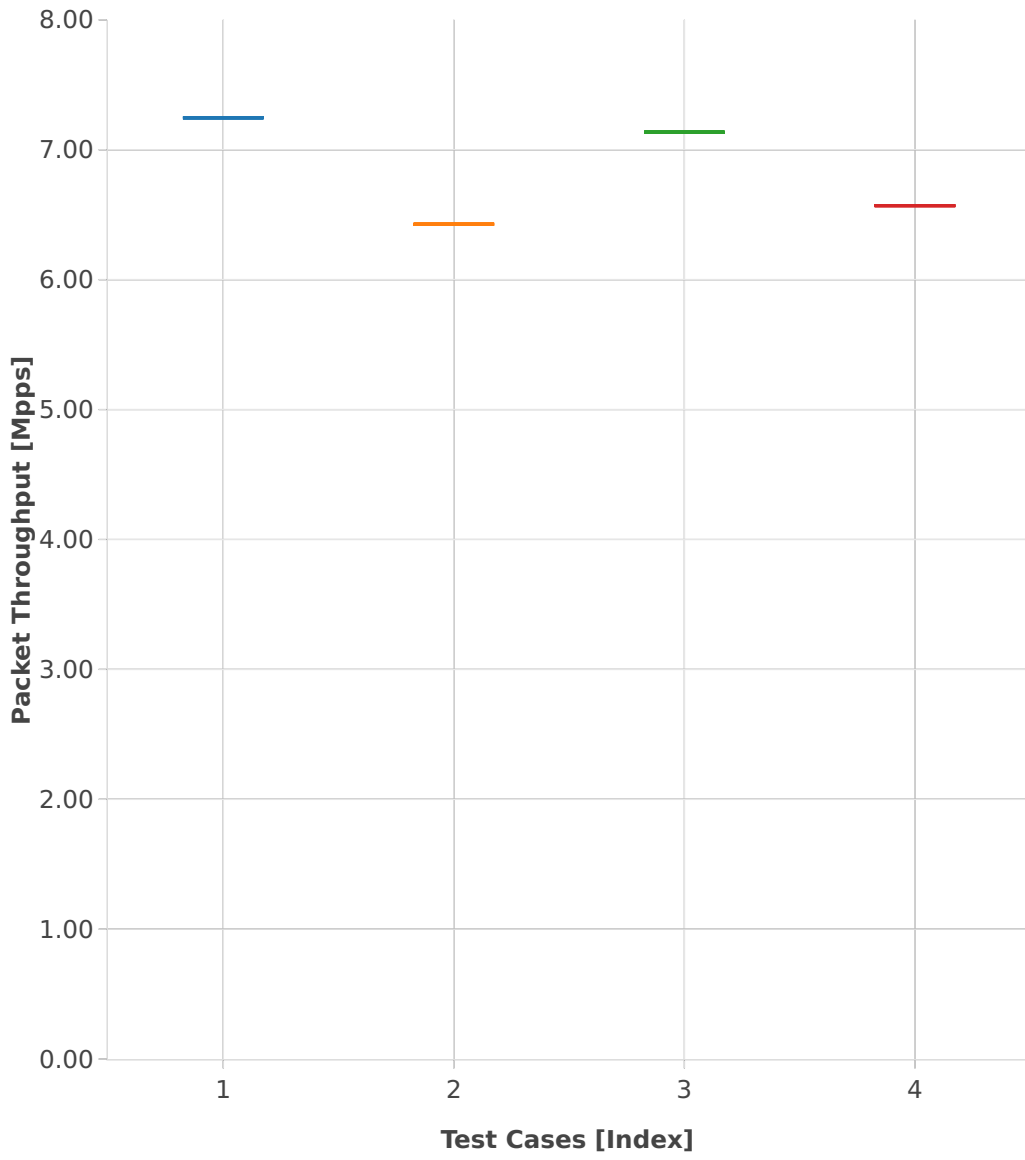

# Throughput: vhost-l2sw-2n-skx-x710-64b-4t2c-base-vm-pdr

- 1. (01 run) eth-l2bdbasemaclrn-eth-2vhostvr1024-1vm
- 2. (01 run) eth-l2bdbasemaclrn-eth-4vhostvr1024-2vm
- 3. (01 run) eth-l2xcbase-eth-2vhostvr1024-1vm
- 4. (01 run) eth-l2xcbase-eth-4vhostvr1024-2vm