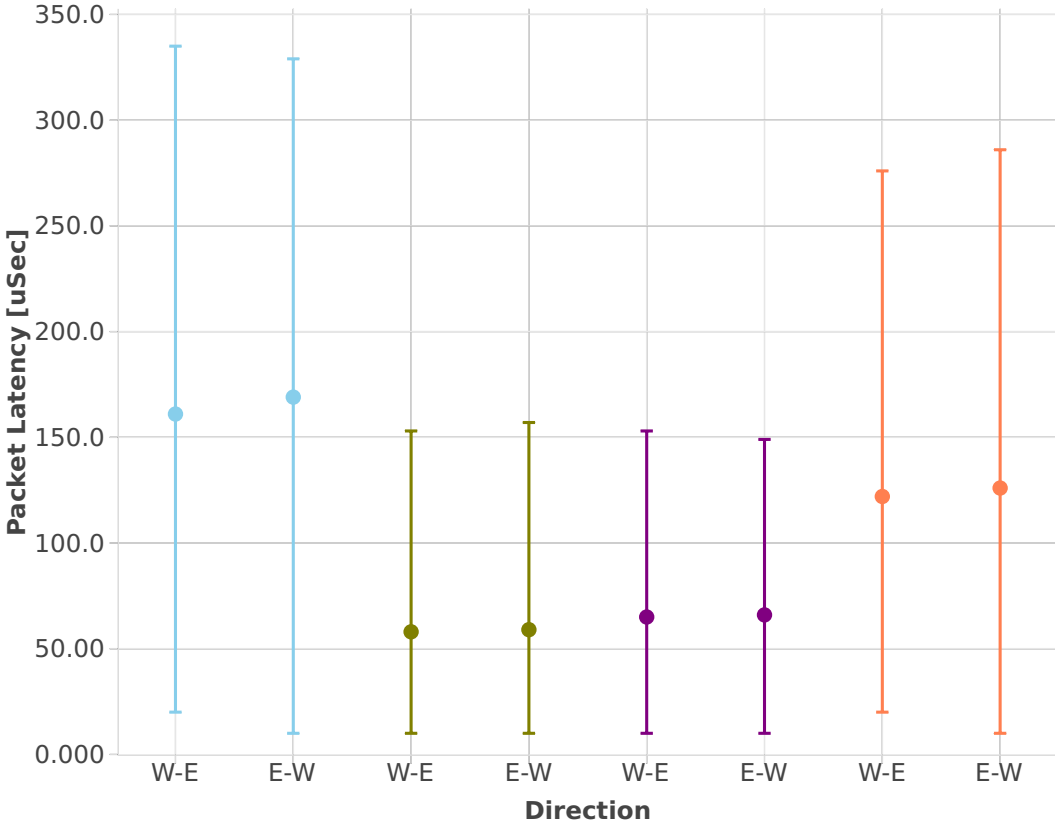

Latency: vhost-l2sw-2n-skx-x710-64b-4t2c-base-vm-ndr

- eth-l2bdbasemaclrn-eth-4vhostvr1024-2vm
- eth-l2xcbase-eth-2vhostvr1024-1vm
- eth-l2bdbasemaclrn-eth-2vhostvr1024-1vm
- eth-l2xcbase-eth-4vhostvr1024-2vm